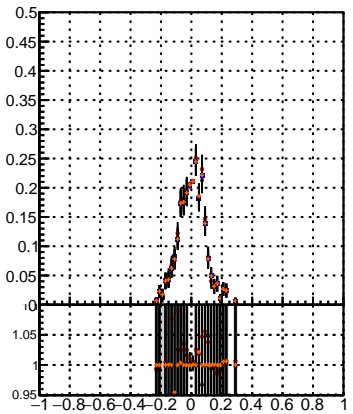

Efficiency vs Dxy(PV)

- mkFit_13.0.0p4
- ovlerlap-check-chi2-60
- ovlerlap-check-chi2-1100
- ovlerlap-check-chi2-10000

Efficiency

Efficiency vs Dz(PV)

Efficiency vs Dz(PV)