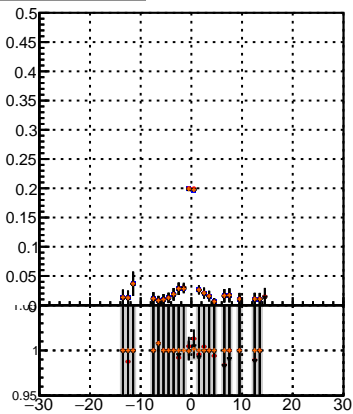

Efficiency vs Dxy(PV)

- mkFit_13.0.0p4
- ovlerlap-check-chi2-60
- ovlerlap-check-chi2-1100
- ovlerlap-check-chi2-10000

Efficiency

Efficiency vs Dz(PV)

Efficiency vs Dz(PV)