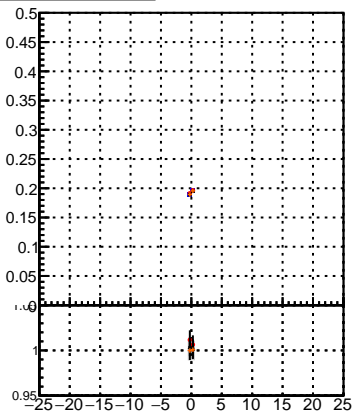

Efficiency vs Dxy(PV)

- mkFit_13.0.0p4
- ovlerlap-check-chi2-60
- ovlerlap-check-chi2-1100
- ovlerlap-check-chi2-10000

Efficiency

Efficiency vs Dz(PV)

Efficiency vs Dz(PV)