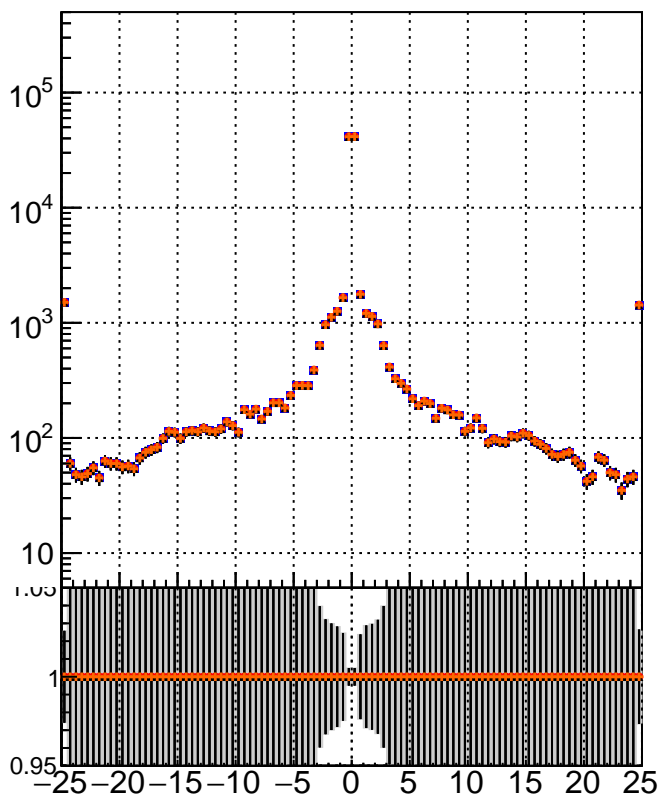

N of simulated tracks vs dxy

N of associated tracks (simToReco) vs dxy

N of simulated track

- mkFit_13.0.0p4
- ovlerlap-check-chi2-60
- ▲— ovlerlap-check-chi2-1100
- ◆— ovlerlap-check-chi2-10000