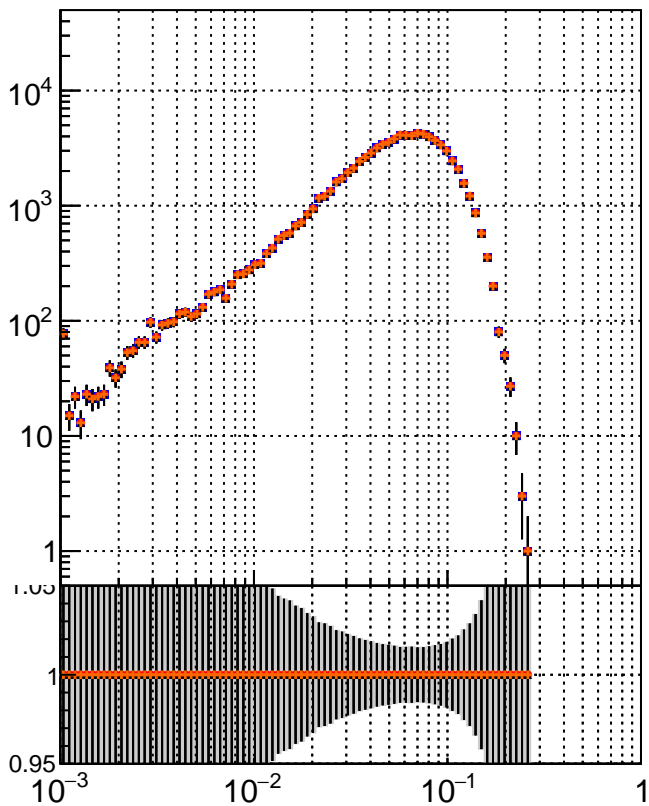

N of simulated tracks vs dR

N of associated tracks (simToReco) vs dR

N of simulated trac

- mkFit\_13.0.0p4
- ovlerlap-check-chi2-60
- ovlerlap-check-chi2-1100
- ovlerlap-check-chi2-10000