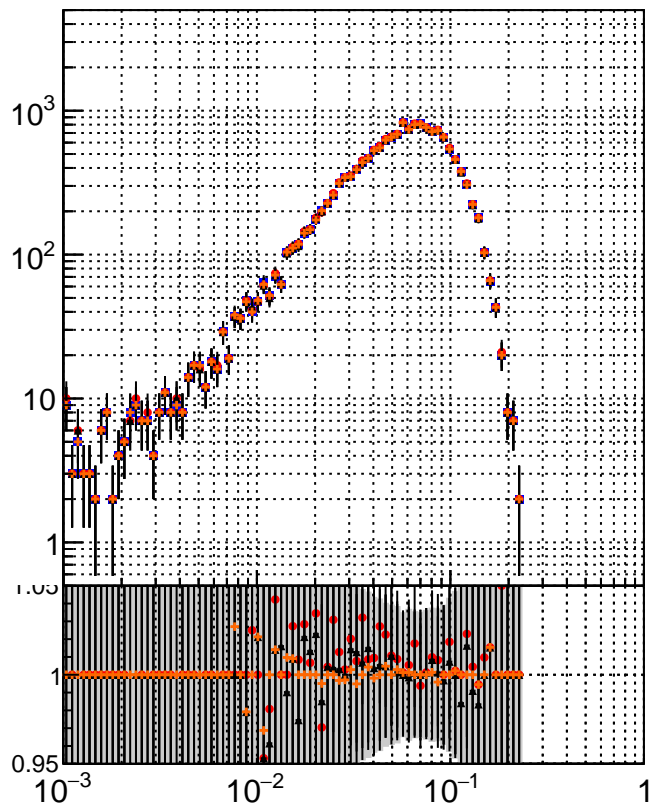

N of simulated tracks vs dR

N of associated tracks (simToReco) vs dR

N of simulated trac

- mkFit\_13.0.0p4
- ovlerlap-check-chi2-60
- ovlerlap-check-chi2-1100
- ovlerlap-check-chi2-10000