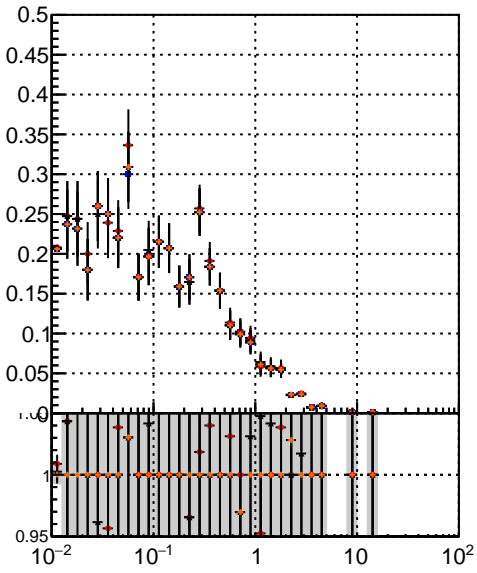

Efficiency vs vertpos

- mkFit_13.0.Up4
- ovlerlap-check-chi2-60
- ovlerlap-check-chi2-1100
- ovlerlap-check-chi2-10000

Efficiency

Efficiency vs. sim PV z