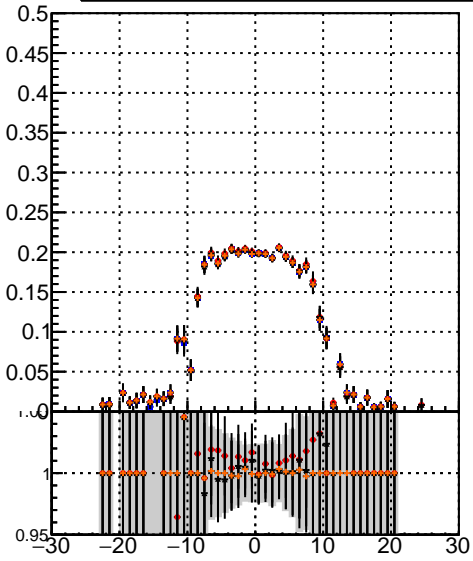

Efficiency vs vertpos

- mkFit_13.0.Up4
- ovlerlap-check-chi2-60
- ovlerlap-check-chi2-1100
- ovlerlap-check-chi2-10000

Efficiency

Efficiency vs. sim PV z