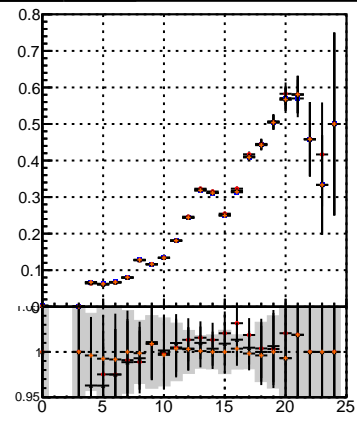

Efficiency vs hit

- mkFit\_13.0.0p4
- ovlerlap-check-chi2-60
- ovlerlap-check-chi2-1100
- ovlerlap-check-chi2-10000

Efficiency

Efficiency vs pixel layer

Efficiency vs 3D layer