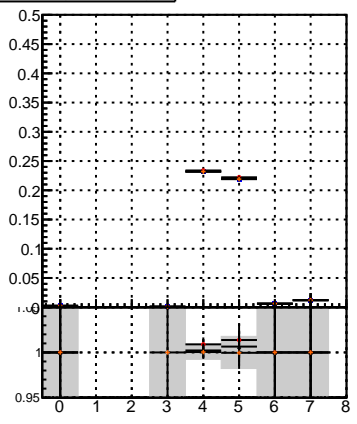

Efficiency vs hit

- mkFit\_13.0.0p4
- ovlerlap-check-chi2-60
- ovlerlap-check-chi2-1100
- ovlerlap-check-chi2-10000

Efficiency

Efficiency vs pixel layer

Efficiency vs 3D layer