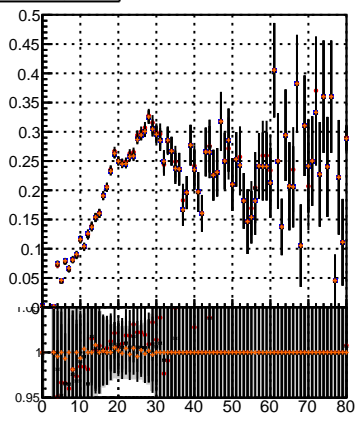

Efficiency vs hit

- mkFit\_13.0.0p4
- ovlerlap-check-chi2-60
- ovlerlap-check-chi2-1100
- ovlerlap-check-chi2-10000

Efficiency

Efficiency vs pixel layer

Efficiency vs 3D layer