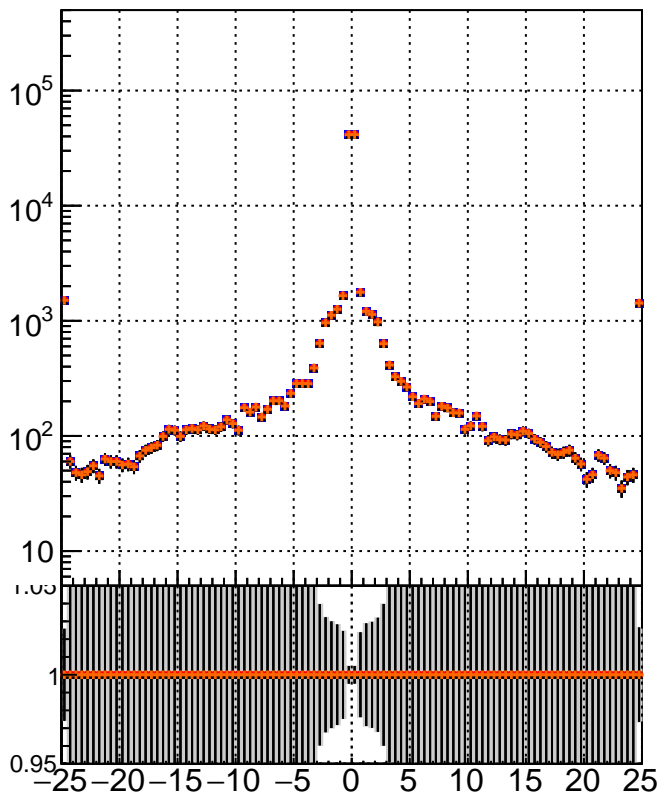

N of simulated tracks vs dxy

N of associated tracks (simToReco) vs dxy

N of simulated track

- mkFit_13.0.0p4
- ovlerlap-check-chi2-60
- ovlerlap-check-chi2-1100
- ovlerlap-check-chi2-10000