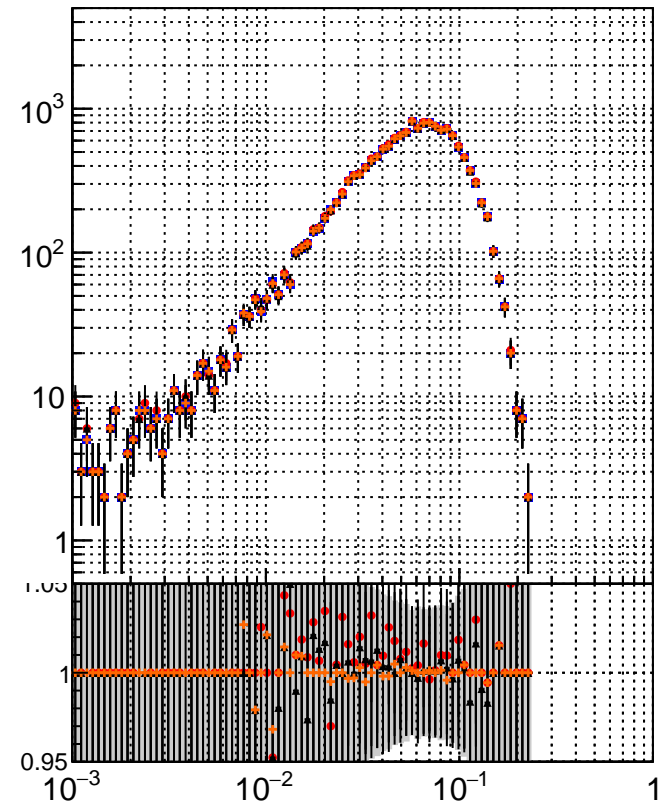

N of simulated tracks vs dR

N of associated tracks (simToReco) vs dR

N of simulated trac

- mkFit\_13.0.0p4
- ovlerlap-check-chi2-60
- ▲ ovlerlap-check-chi2-1100
- ◆ ovlerlap-check-chi2-10000