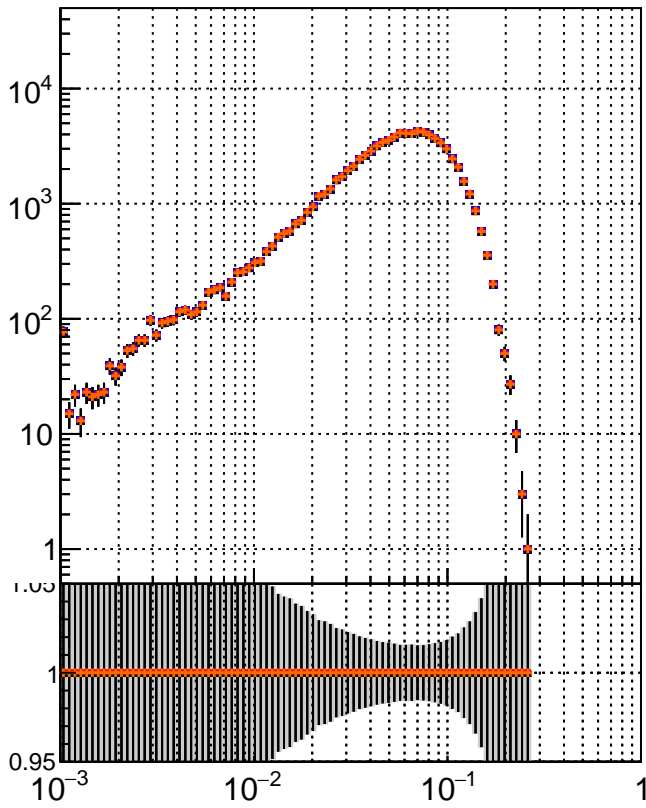

N of simulated tracks vs dR

N of associated tracks (simToReco) vs dR

N of simulated trac

- mkFit\_13.0.0p4
- ovlerlap-check-chi2-60
- ▲ ovlerlap-check-chi2-1100
- ◆ ovlerlap-check-chi2-10000