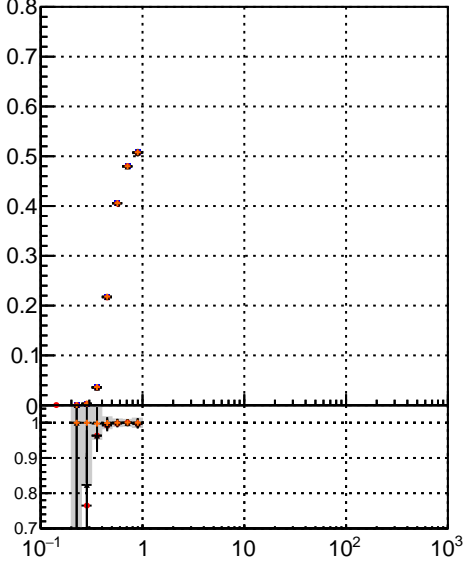

Efficiency vs p_T

Legend for the plots:

- mkFit_13.0.0p4
- ovlerlap-check-chi2-60
- ovlerlap-check-chi2-1100
- ovlerlap-check-chi2-10000

Efficiency vs ϕ