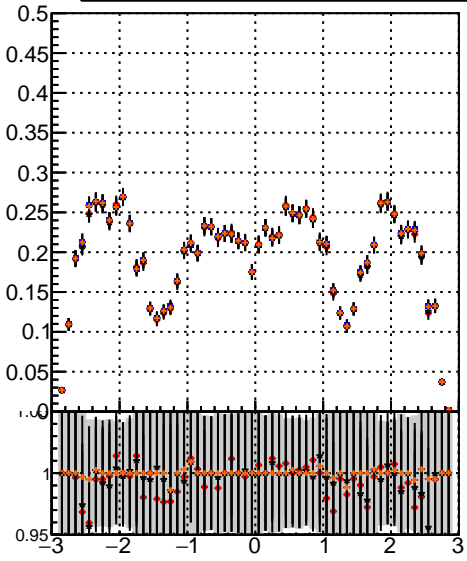

Efficiency vs p_T

Legend for the plots:

- mkFit_13.0.0p4
- ovlerlap-check-chi2-60
- ovlerlap-check-chi2-1100
- ovlerlap-check-chi2-10000

Efficiency vs ϕ