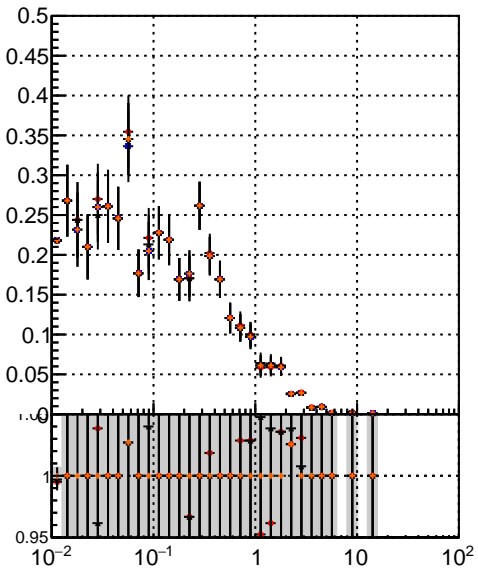

Efficiency vs vertpos

- mkFit\_13.0.0p4
- ovlerlap-check-chi2-60
- ovlerlap-check-chi2-1100
- ovlerlap-check-chi2-10000

Efficiency

Efficiency vs. sim PV z