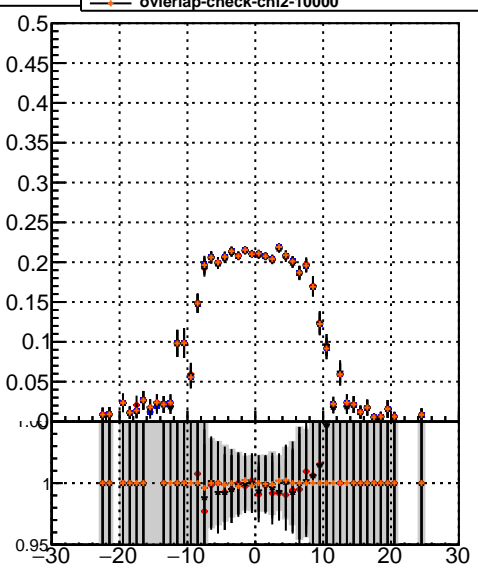

Efficiency vs vertpos

- mkFit\_13.0.0p4
- ovlerlap-check-chi2-60
- ovlerlap-check-chi2-1100
- ovlerlap-check-chi2-10000

Efficiency

Efficiency vs. sim PV z