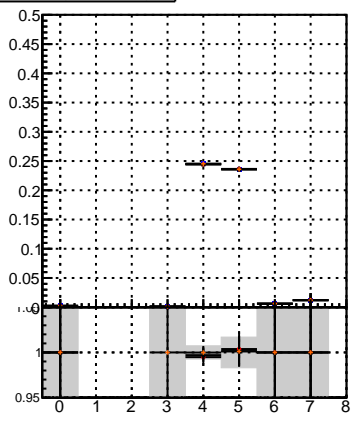

Efficiency vs hit

- mkFit_13.0.0p4
- ovlerlap-check-chi2-60
- ovlerlap-check-chi2-1100
- ovlerlap-check-chi2-10000

Efficiency

Efficiency vs pixel layer

Efficiency vs 3D layer