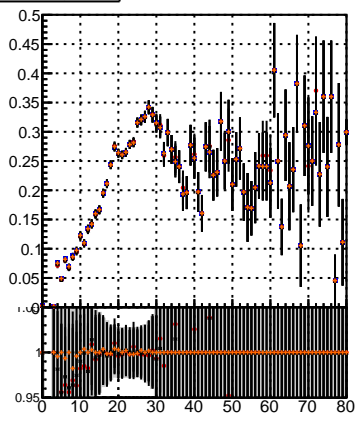

Efficiency vs hit

- mkFit_13.0.0p4
- ovlerlap-check-chi2-60
- ovlerlap-check-chi2-1100
- ovlerlap-check-chi2-10000

Efficiency

Efficiency vs pixel layer

Efficiency vs 3D layer