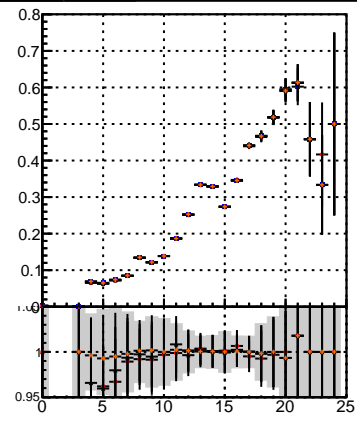

Efficiency vs hit

- mkFit_13.0.0p4
- ovlerlap-check-chi2-60
- ovlerlap-check-chi2-1100
- ovlerlap-check-chi2-10000

Efficiency

Efficiency vs pixel layer

Efficiency vs 3D layer