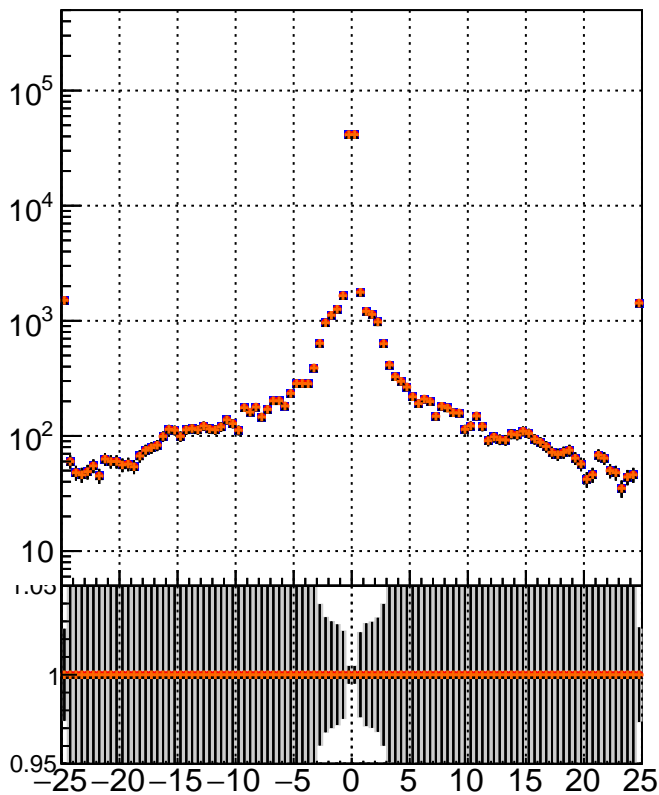

N of simulated tracks vs dxy

N of associated tracks (simToReco) vs dxy

N of simulated track

- mkFit\_13.0.0p4
- ovlerlap-check-chi2-60
- ovlerlap-check-chi2-1100
- ovlerlap-check-chi2-10000