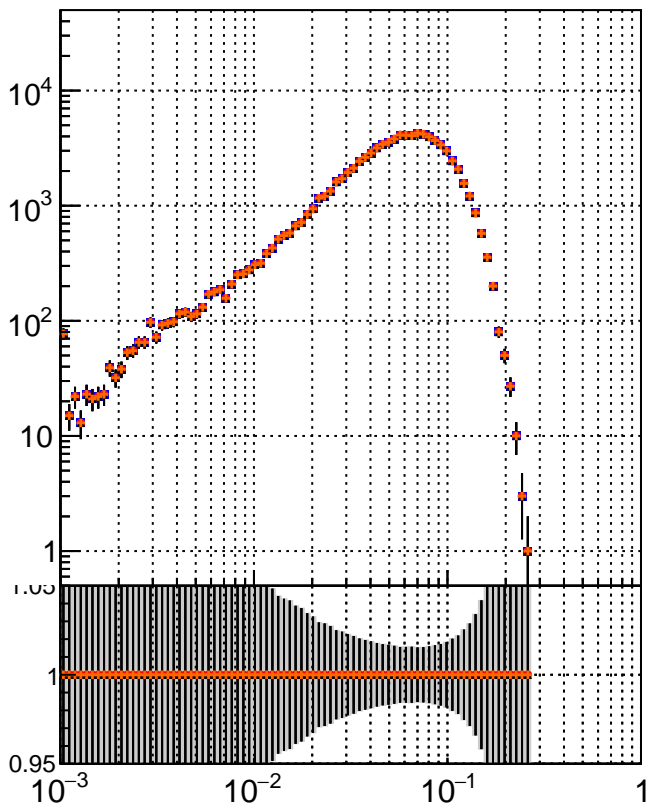

N of simulated tracks vs dR

N of associated tracks (simToReco) vs dR

N of simulated trac

- mkFit_13.0.0p4
- ovlerlap-check-chi2-60
- ▲ ovlerlap-check-chi2-1100
- ◆ ovlerlap-check-chi2-10000