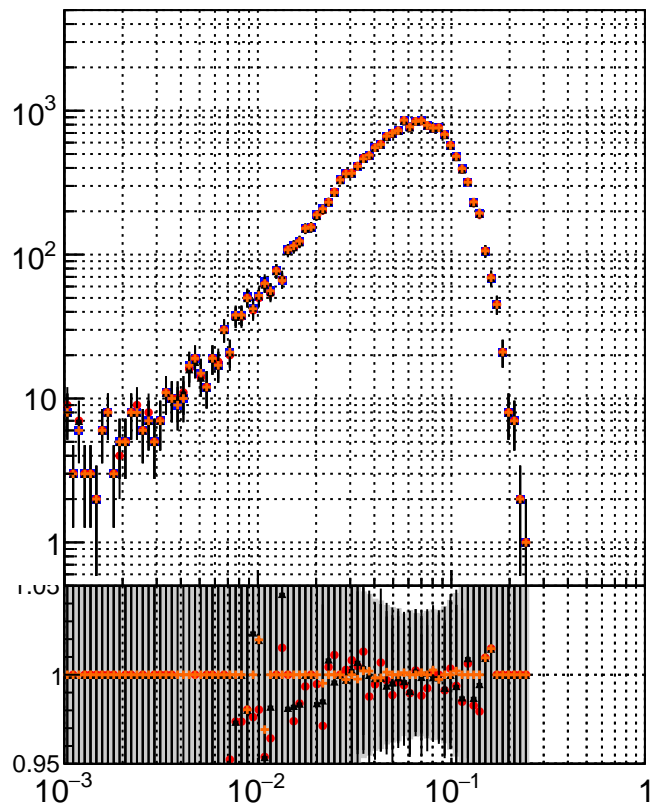

N of simulated tracks vs dR

N of associated tracks (simToReco) vs dR

N of simulated trac

- mkFit_13.0.0p4
- ovlerlap-check-chi2-60
- ▲ ovlerlap-check-chi2-1100
- ◆ ovlerlap-check-chi2-10000