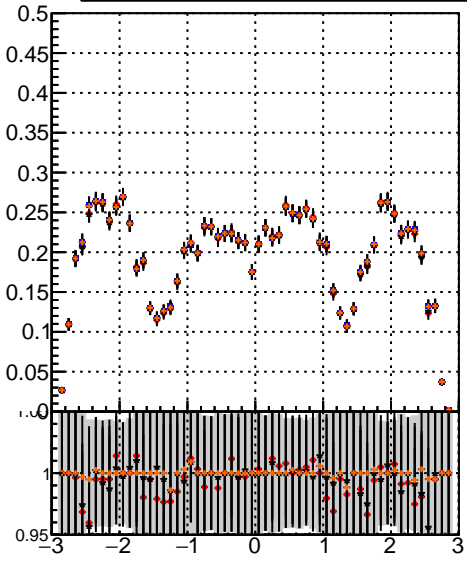

Efficiency vs p_T

- mkFit_13.0.0p4
- ovlerlap-check-chi2-60
- ovlerlap-check-chi2-1100
- ovlerlap-check-chi2-10000

Efficiency vs ϕ