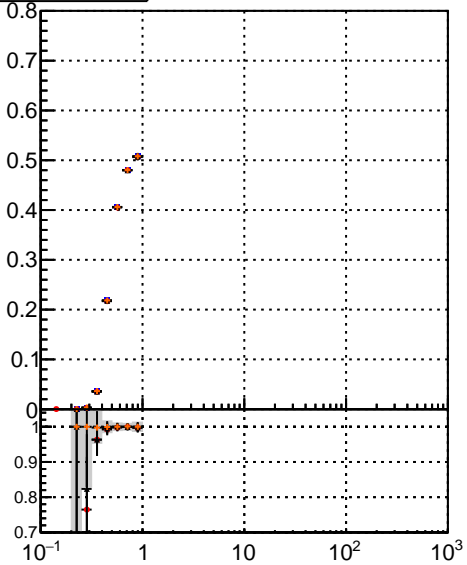

Efficiency vs p_T

- mkFit_13.0.0p4
- ovlerlap-check-chi2-60
- ovlerlap-check-chi2-1100
- ovlerlap-check-chi2-10000

Efficiency vs ϕ