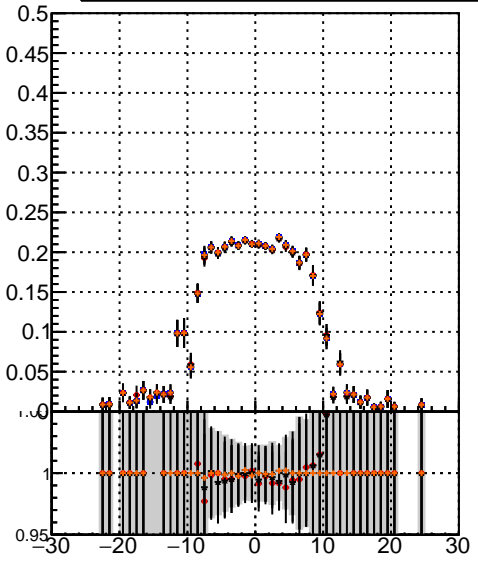

Efficiency vs vertpos

- mkFit_13.0.0p4
- ovlerlap-check-chi2-60
- ovlerlap-check-chi2-1100
- ovlerlap-check-chi2-10000

Efficiency

Efficiency vs. sim PV z