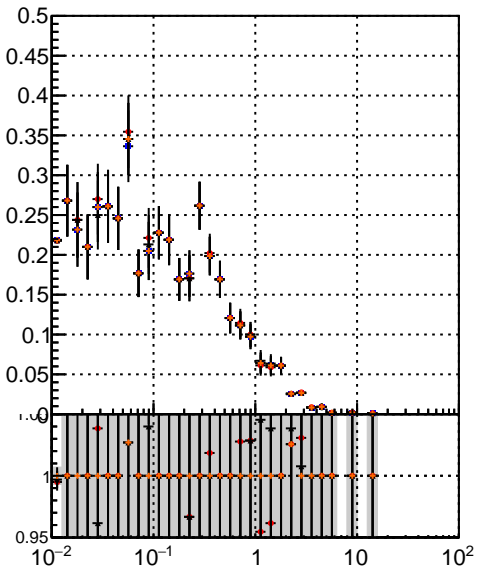

Efficiency vs vertpos

- mkFit_13.0.0p4
- ovlerlap-check-chi2-60
- ovlerlap-check-chi2-1100
- ovlerlap-check-chi2-10000

Efficiency

Efficiency vs. sim PV z