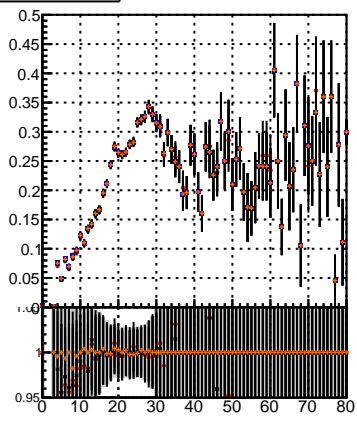

Efficiency vs hit

Efficiency

- mkFit_13.0.0p4
- ovlerlap-check-chi2-60
- ovlerlap-check-chi2-1100
- ovlerlap-check-chi2-10000

Efficiency vs pixel layer

Efficiency vs 3D layer