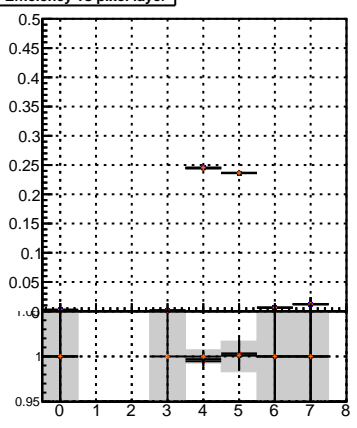

Efficiency vs hit

Efficiency

- mkFit_13.0.0p4
- ovlerlap-check-chi2-60
- ovlerlap-check-chi2-1100
- ovlerlap-check-chi2-10000

Efficiency vs pixel layer

Efficiency vs 3D layer