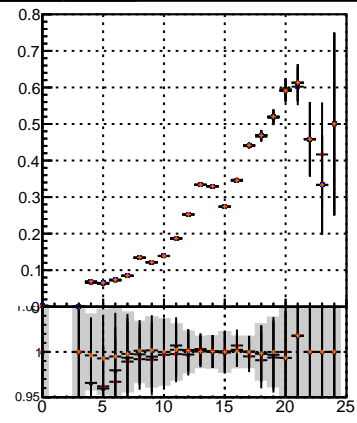

Efficiency vs hit

Efficiency

- mkFit_13.0.0p4
- ovlerlap-check-chi2-60
- ovlerlap-check-chi2-1100
- ovlerlap-check-chi2-10000

Efficiency vs pixel layer

Efficiency vs 3D layer