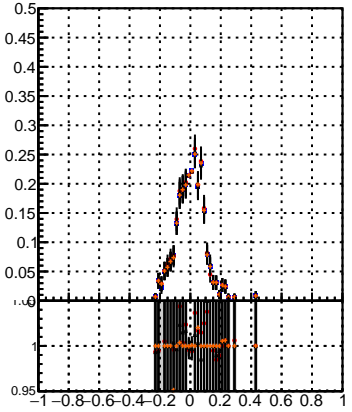

Efficiency vs Dxy(PV)

- mkFit_13.0.0p4
- ovlerlap-check-chi2-60
- ovlerlap-check-chi2-1100
- ovlerlap-check-chi2-10000

Efficiency

Efficiency vs Dz(PV)

Efficiency vs Dz(PV)