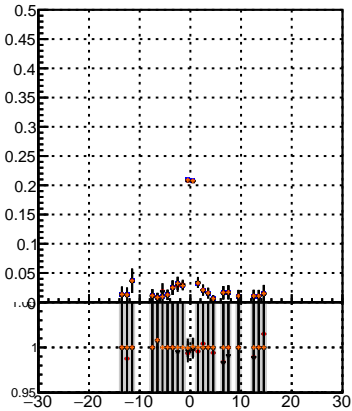

Efficiency vs Dxy(PV)

- mkFit_13.0.0p4
- ovlerlap-check-chi2-60
- ovlerlap-check-chi2-1100
- ovlerlap-check-chi2-10000

Efficiency

Efficiency vs Dz(PV)

Efficiency vs Dz(PV)