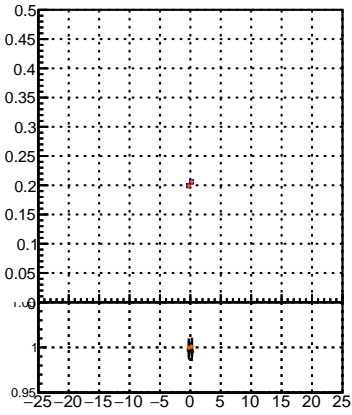

Efficiency vs Dxy(PV)

- mkFit_13.0.0p4
- ovlerlap-check-chi2-60
- ovlerlap-check-chi2-1100
- ovlerlap-check-chi2-10000

Efficiency

Efficiency vs Dz(PV)

Efficiency vs Dz(PV)