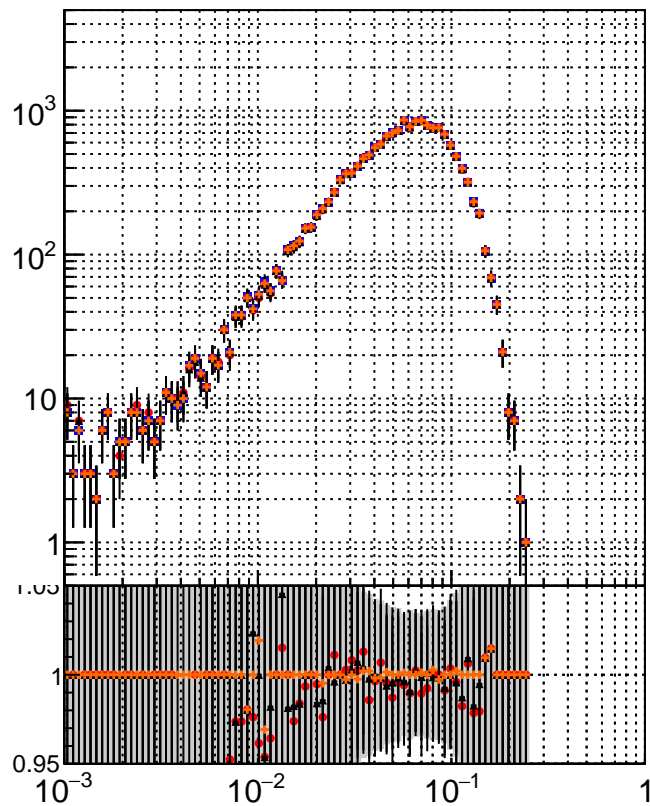

N of simulated tracks vs dR

N of associated tracks (simToReco) vs dR

N of simulated trac

- mkFit\_13.0.0p4
- ovlerlap-check-chi2-60
- ▲ ovlerlap-check-chi2-1100
- ◆ ovlerlap-check-chi2-10000