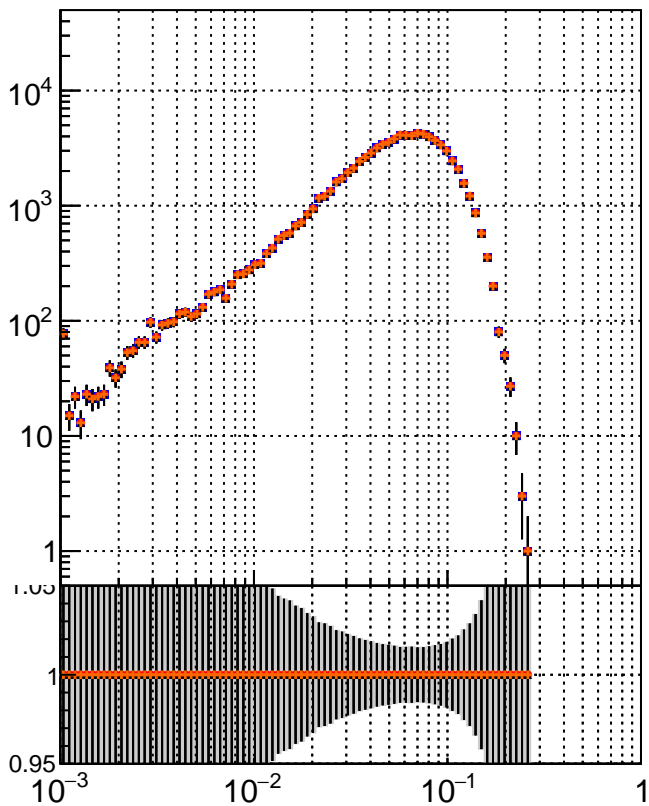

N of simulated tracks vs dR

N of associated tracks (simToReco) vs dR

N of simulated trac

- mkFit\_13.0.0p4
- ovlerlap-check-chi2-60
- ▲ ovlerlap-check-chi2-1100
- ◆ ovlerlap-check-chi2-10000