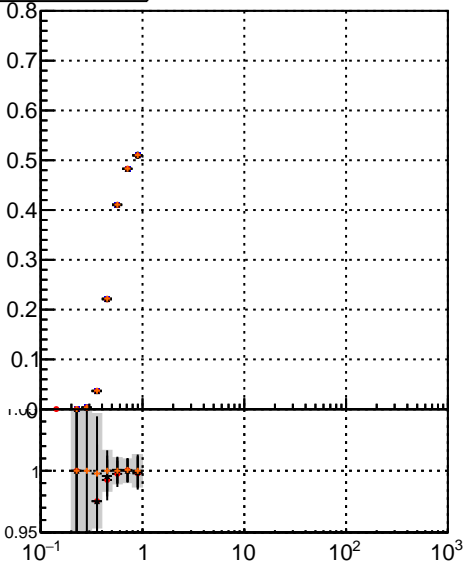

Efficiency vs p_T

- mkFit_13.0.0p4
- ovlerlap-check-chi2-60
- ovlerlap-check-chi2-1100
- ovlerlap-check-chi2-10000

Efficiency vs ϕ