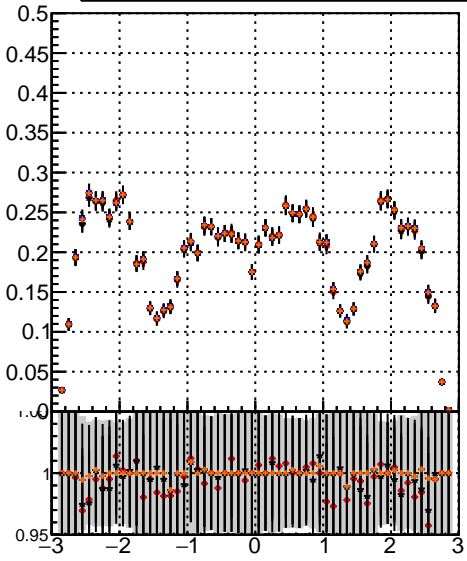

Efficiency vs p_T

- mkFit_13.0.0p4
- ovlerlap-check-chi2-60
- ovlerlap-check-chi2-1100
- ovlerlap-check-chi2-10000

Efficiency vs ϕ