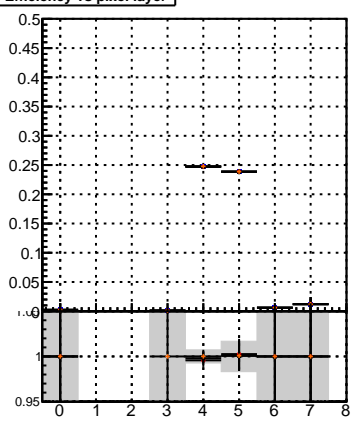

Efficiency vs hit

Efficiency

- mkFit\_13.0.0p4
- ovlerlap-check-chi2-60
- ovlerlap-check-chi2-1100
- ovlerlap-check-chi2-10000

Efficiency vs pixel layer

Efficiency vs 3D layer