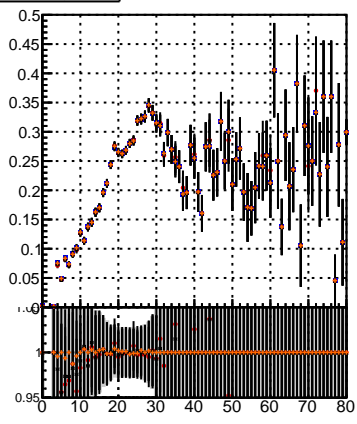

Efficiency vs hit

Efficiency

- mkFit\_13.0.0p4
- ovlerlap-check-chi2-60
- ovlerlap-check-chi2-1100
- ovlerlap-check-chi2-10000

Efficiency vs pixel layer

Efficiency vs 3D layer