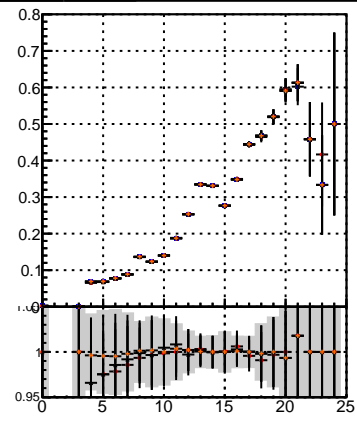

Efficiency vs hit

Efficiency

- mkFit\_13.0.0p4
- ovlerlap-check-chi2-60
- ovlerlap-check-chi2-1100
- ovlerlap-check-chi2-10000

Efficiency vs pixel layer

Efficiency vs 3D layer