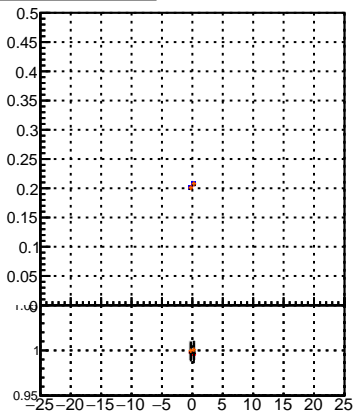

Efficiency vs Dxy(PV)

- mkFit_13.0.0p4
- ovlerlap-check-chi2-60
- ovlerlap-check-chi2-1100
- ovlerlap-check-chi2-10000

Efficiency

Efficiency vs Dz(PV)

Efficiency vs Dz(PV)