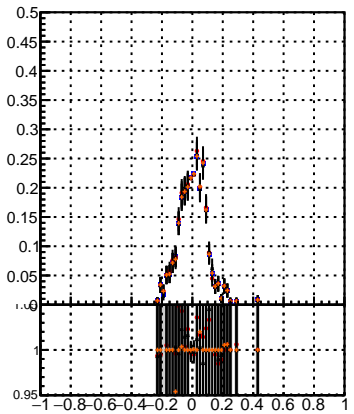

Efficiency vs Dxy(PV)

- mkFit_13.0.0p4
- ovlerlap-check-chi2-60
- ovlerlap-check-chi2-1100
- ovlerlap-check-chi2-10000

Efficiency

Efficiency vs Dz(PV)

Efficiency vs Dz(PV)