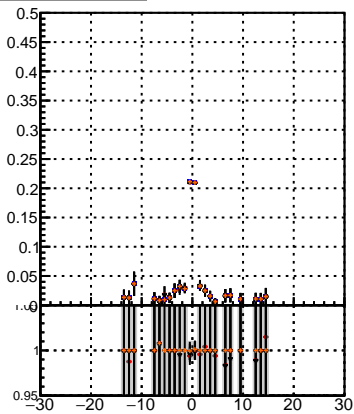

Efficiency vs Dxy(PV)

- mkFit_13.0.0p4
- ovlerlap-check-chi2-60
- ovlerlap-check-chi2-1100
- ovlerlap-check-chi2-10000

Efficiency

Efficiency vs Dz(PV)

Efficiency vs Dz(PV)