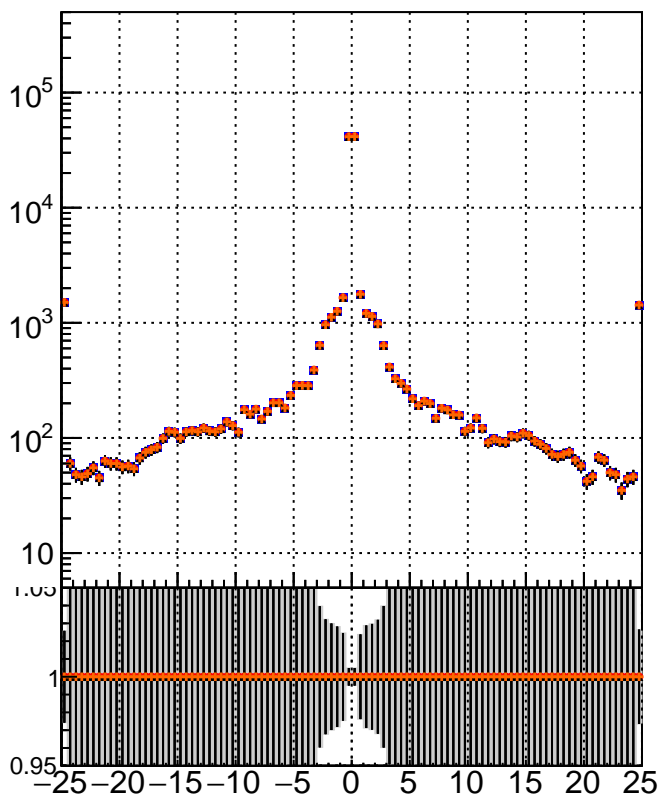

N of simulated tracks vs dxy

N of associated tracks (simToReco) vs dxy

N of simulated track

- mkFit_13.0.0p4
- overlap-check-chi2-60
- ▲ overlap-check-chi2-1100
- ◆ overlap-check-chi2-10000