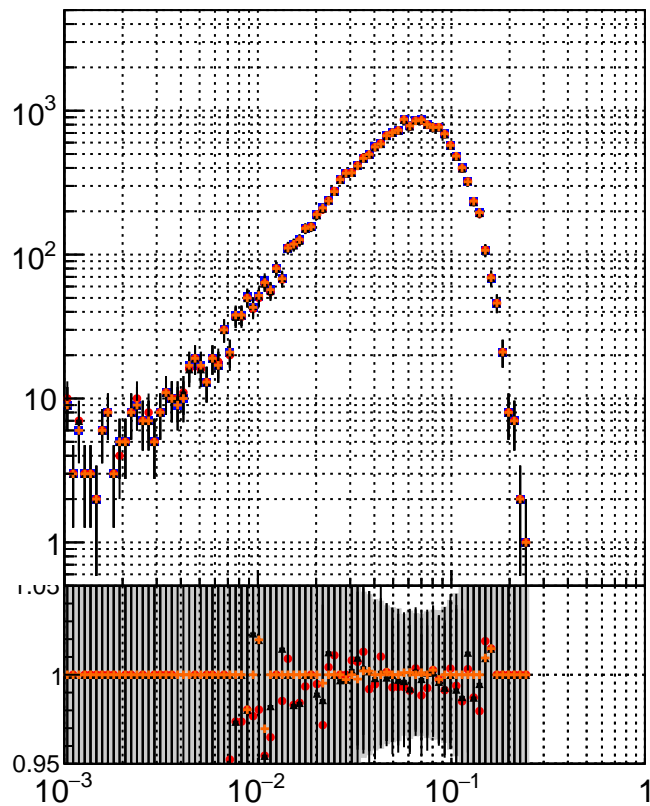

N of simulated tracks vs dR

N of associated tracks (simToReco) vs dR

N of simulated trac

- mkFit_13.0.0p4
- ovlerlap-check-chi2-60
- ▲ ovlerlap-check-chi2-1100
- ◆ ovlerlap-check-chi2-10000