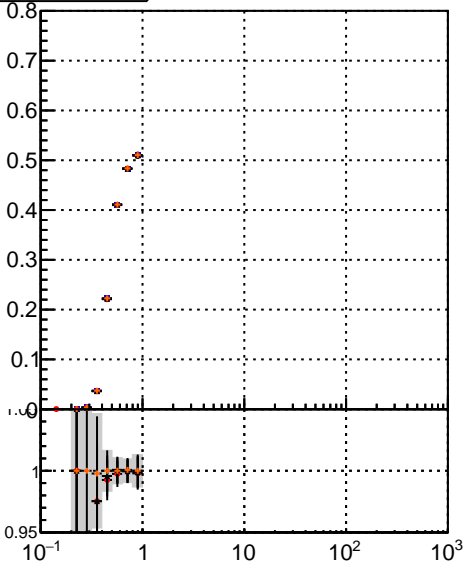

Efficiency vs p_T

- mkFit_13.0.0p4
- ovlerlap-check-chi2-60
- ovlerlap-check-chi2-1100
- ovlerlap-check-chi2-10000

Efficiency vs ϕ