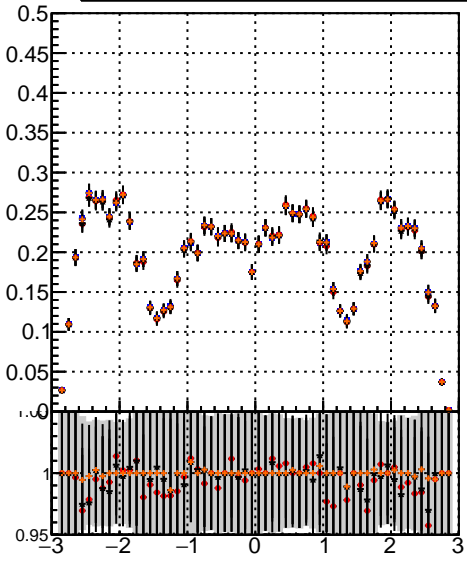

Efficiency vs p_T

- mkFit_13.0.0p4
- ovlerlap-check-chi2-60
- ovlerlap-check-chi2-1100
- ovlerlap-check-chi2-10000

Efficiency vs ϕ