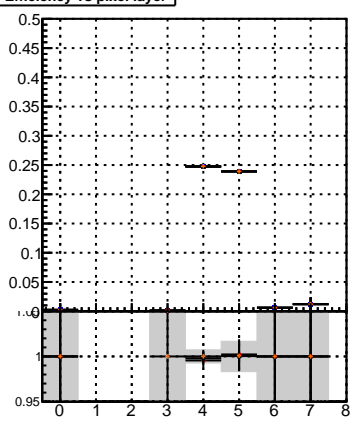

Efficiency vs hit

Efficiency

- mkFit_13.0.0p4
- ovlerlap-check-chi2-60
- ovlerlap-check-chi2-1100
- ovlerlap-check-chi2-10000

Efficiency vs pixel layer

Efficiency vs 3D layer