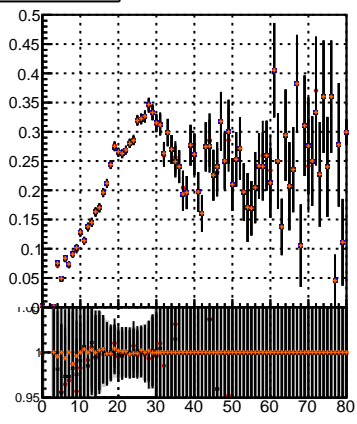

Efficiency vs hit

Efficiency

- mkFit_13.0.0p4
- ovlerlap-check-chi2-60
- ovlerlap-check-chi2-1100
- ovlerlap-check-chi2-10000

Efficiency vs pixel layer

Efficiency vs 3D layer