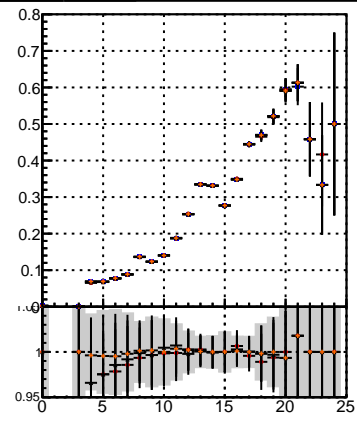

Efficiency vs hit

Efficiency

- mkFit_13.0.0p4
- ovlerlap-check-chi2-60
- ovlerlap-check-chi2-1100
- ovlerlap-check-chi2-10000

Efficiency vs pixel layer

Efficiency vs 3D layer