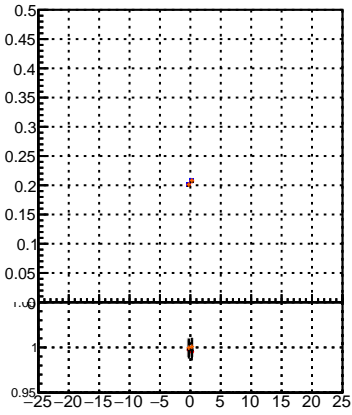

Efficiency vs Dxy(PV)

- mkFit\_13.0.0p4
- ovlerlap-check-chi2-60
- ovlerlap-check-chi2-1100
- ovlerlap-check-chi2-10000

Efficiency

Efficiency vs Dz(PV)

Efficiency vs Dz(PV)