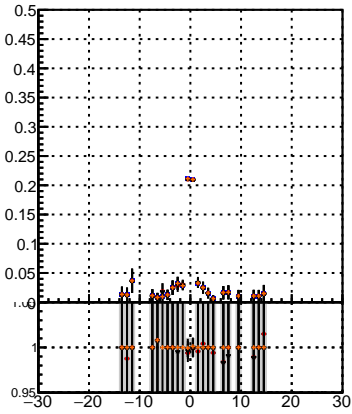

Efficiency vs Dxy(PV)

- mkFit\_13.0.0p4
- ovlerlap-check-chi2-60
- ovlerlap-check-chi2-1100
- ovlerlap-check-chi2-10000

Efficiency

Efficiency vs Dz(PV)

Efficiency vs Dz(PV)