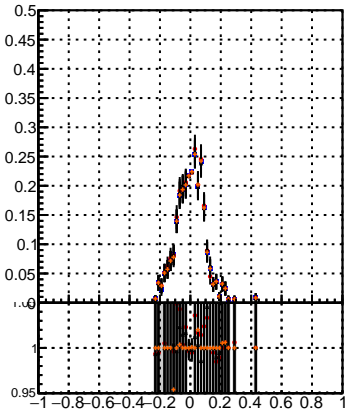

Efficiency vs Dxy(PV)

- mkFit\_13.0.0p4
- ovlerlap-check-chi2-60
- ovlerlap-check-chi2-1100
- ovlerlap-check-chi2-10000

Efficiency

Efficiency vs Dz(PV)

Efficiency vs Dz(PV)