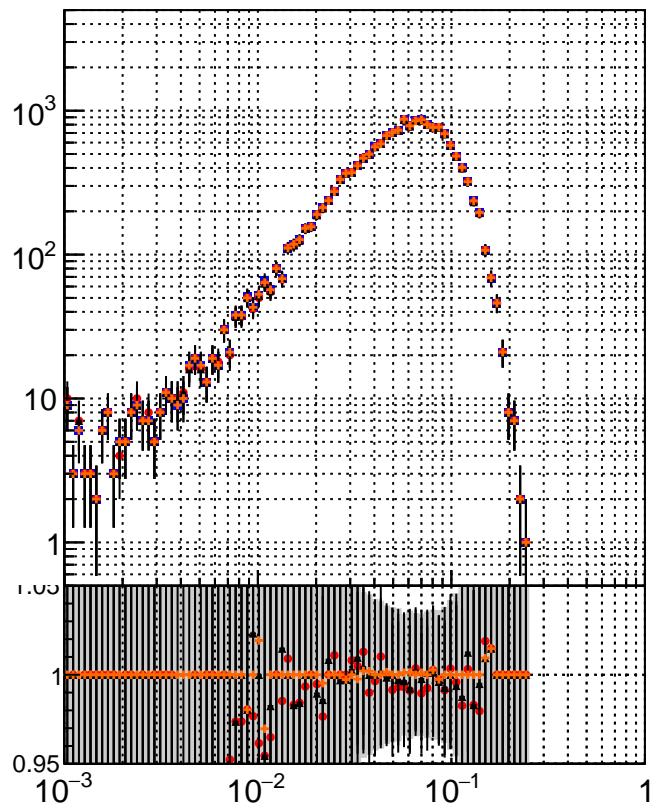

N of simulated tracks vs dR

N of associated tracks (simToReco) vs dR

N of simulated trac

- mkFit\_13.0.0p4
- ovlerlap-check-chi2-60
- ▲ ovlerlap-check-chi2-1100
- ◆ ovlerlap-check-chi2-10000