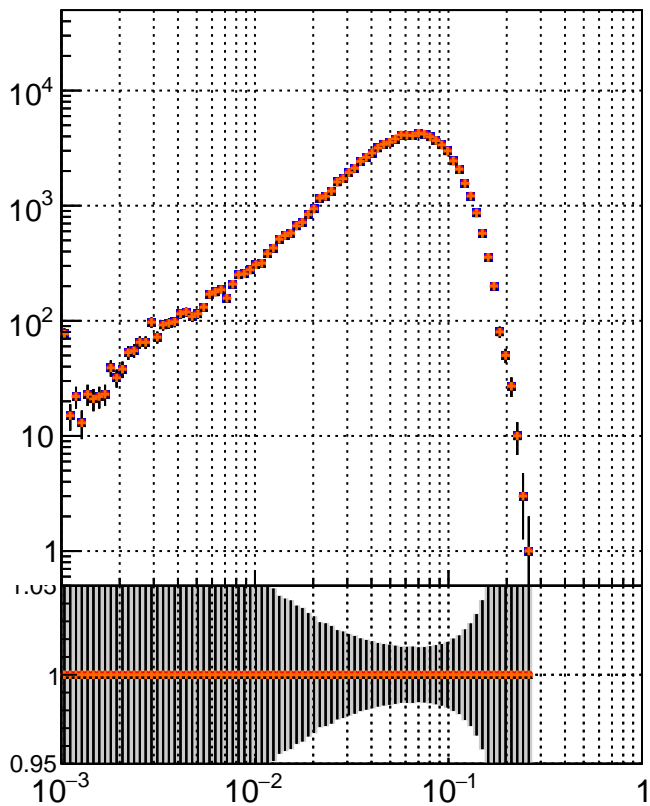

N of simulated tracks vs dR

N of associated tracks (simToReco) vs dR

N of simulated trac

- mkFit\_13.0.0p4
- ovlerlap-check-chi2-60
- ▲ ovlerlap-check-chi2-1100
- ◆ ovlerlap-check-chi2-10000