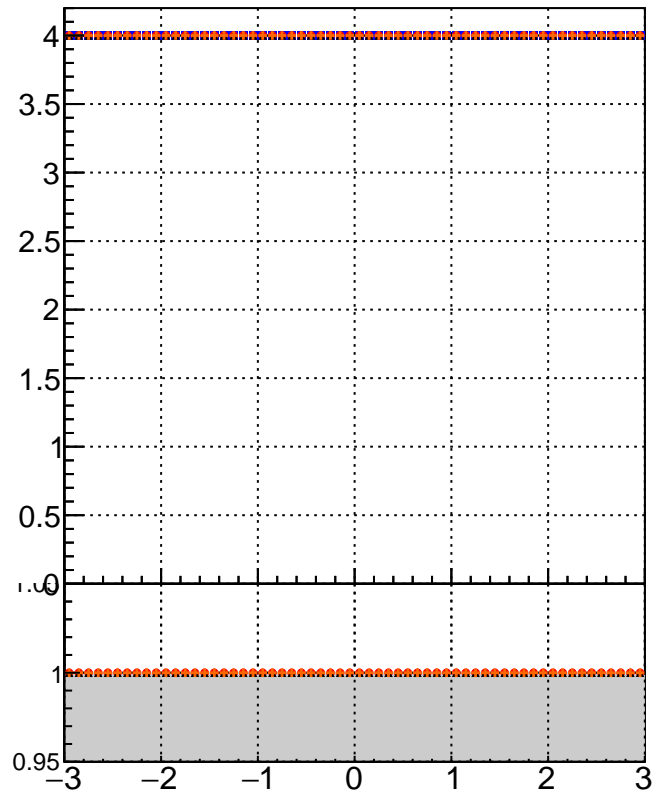

mean # PXL hits vs eta

mean # PXL Layers with measurement vs eta

mean # STRIP hits v

- mkFit_13.0.0p4
- ovlerlap-check-chi2-60
- ovlerlap-check-chi2-1100
- ovlerlap-check-chi2-10000