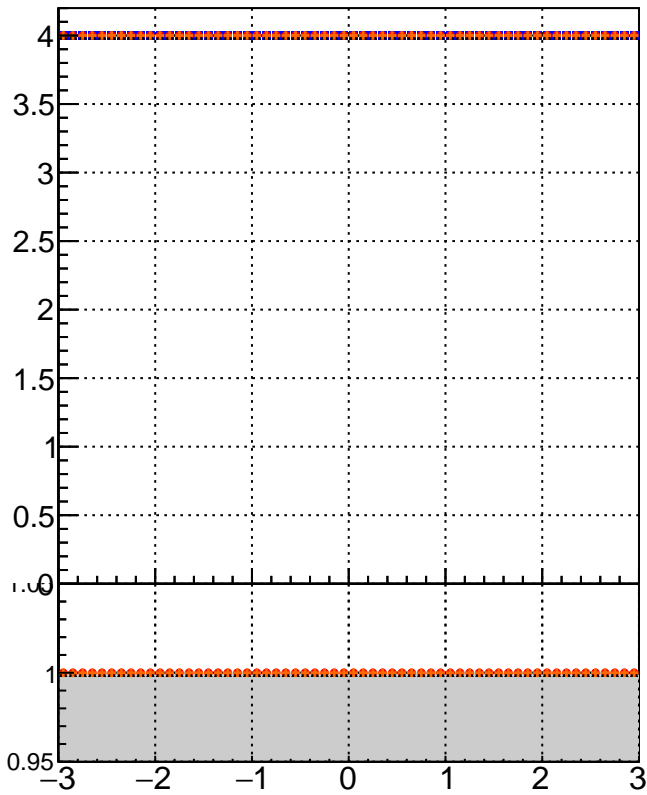

mean # PXL hits vs eta

mean # PXL Layers with measurement vs eta

mean # STRIP hits v

- mkFit_13.0.0p4
- ovlerlap-check-chi2-60
- ovlerlap-check-chi2-1100
- ovlerlap-check-chi2-10000