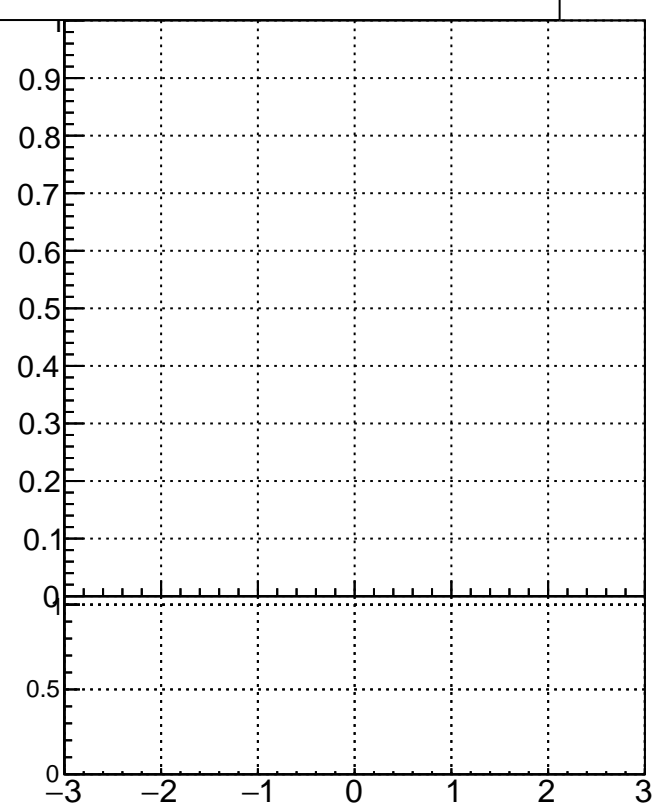

mean # PXL hits vs eta

mean # PXL Layers with measurement vs eta

mean # STRIP hits v

- mkFit_13.0.0p4
- ovlerlap-check-chi2-60
- ovlerlap-check-chi2-1100
- ovlerlap-check-chi2-10000