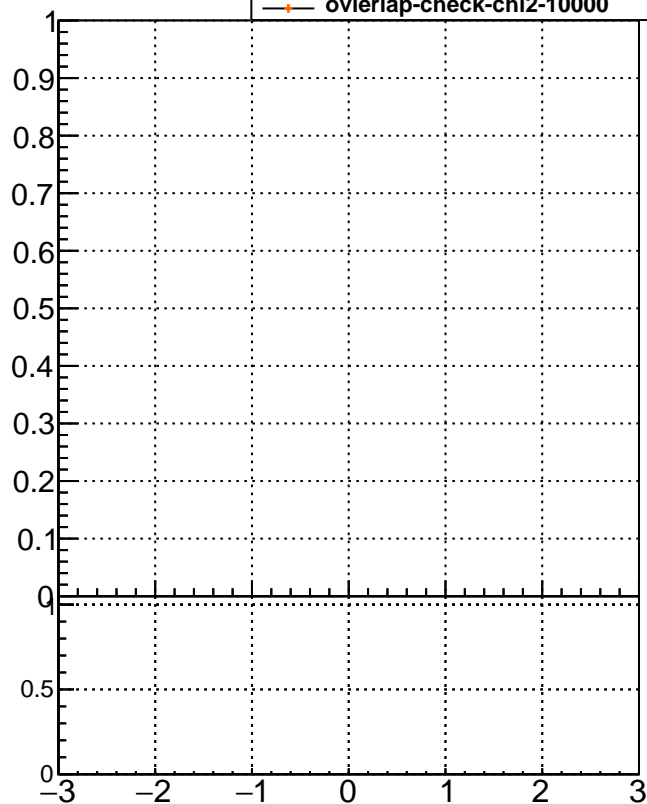

mean # PXL hits vs eta

mean # PXL Layers with measurement vs eta

mean # STRIP hits v

- mkFit_13.0.0p4
- ovlerlap-check-chi2-60
- ovlerlap-check-chi2-1100
- ovlerlap-check-chi2-10000