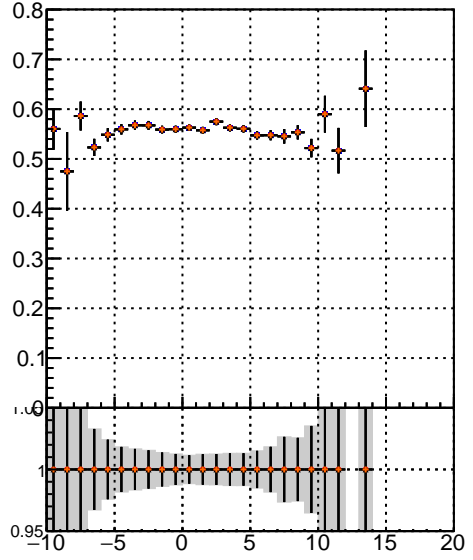

Efficiency vs vertpos**fake+duplicates vs vert r**

■ mkFit_13.0.0p4
◆ ovlerlap-check-chi2-60
▲ ovlerlap-check-chi2-1100
◆ ovlerlap-check-chi2-10000

Efficiency**Efficiency vs. sim PV z****fake+duplicates vs Sim. PV z**