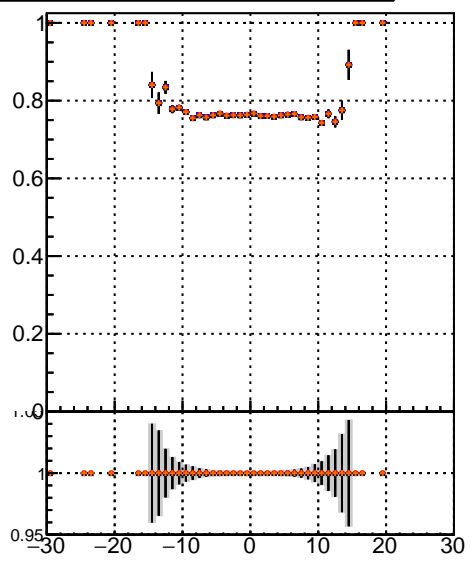

Efficiency vs vertpos**fake+duplicates vs vert r**

■ mkFit_13.0.0p4
◆ ovlerlap-check-chi2-60
▲ ovlerlap-check-chi2-1100
◆ ovlerlap-check-chi2-10000

Efficiency**Efficiency vs. sim PV z****fake+duplicates vs Sim. PV z**