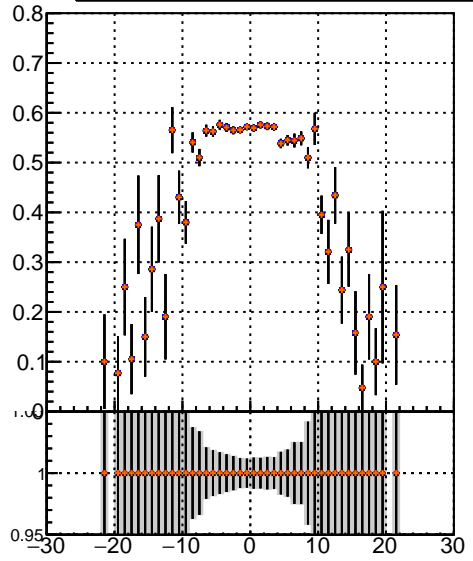

Efficiency vs vertpos**fake+duplicates vs vert r**

■ mkFit_13.0.0p4
◆ ovlerlap-check-chi2-60
▲ ovlerlap-check-chi2-1100
◆ ovlerlap-check-chi2-10000

Efficiency**Efficiency vs. sim PV z****fake+duplicates vs Sim. PV z**