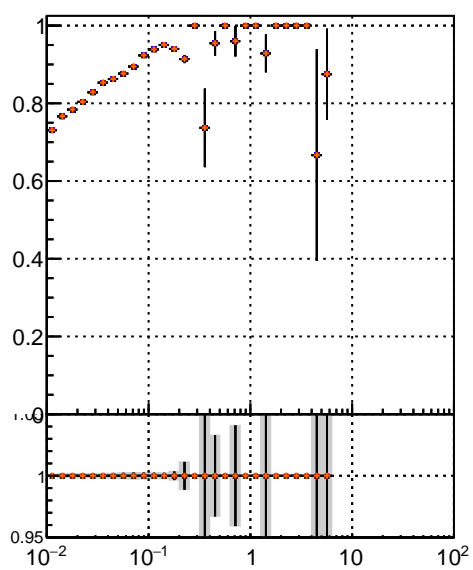

Efficiency vs vertpos**fake+duplicates vs vert r**

■ mkFit_13.0.0p4
◆ ovlerlap-check-chi2-60
▲ ovlerlap-check-chi2-1100
◆ ovlerlap-check-chi2-10000

Efficiency**Efficiency vs. sim PV z****fake+duplicates vs Sim. PV z**