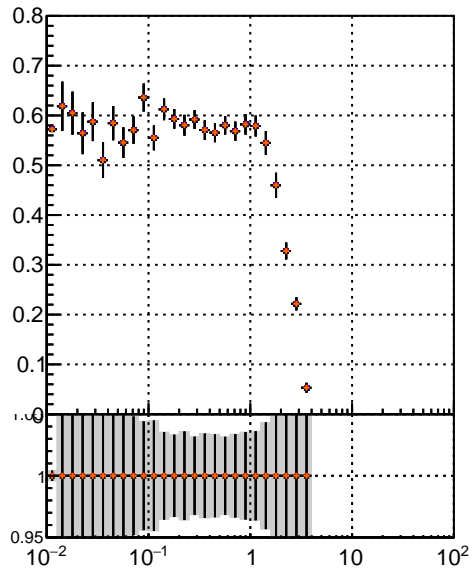

Efficiency vs vertpos**fake+duplicates vs vert r**

■ mkFit_13.0.0p4
◆ ovlerlap-check-chi2-60
▲ ovlerlap-check-chi2-1100
◆ ovlerlap-check-chi2-10000

Efficiency**Efficiency vs. sim PV z****fake+duplicates vs Sim. PV z**