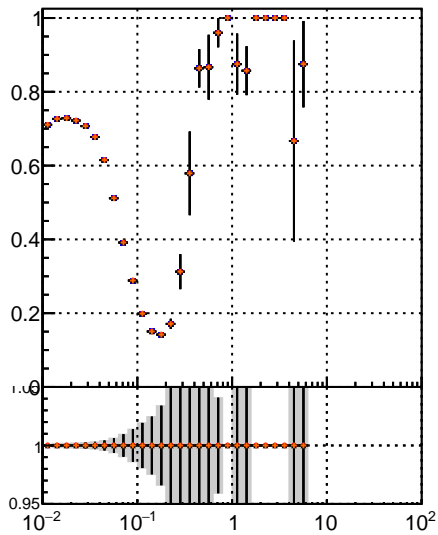

Fake rate vs vertpos

Duplicates Rate vs vertpos

Pileup rate vs vertpos

—•— mkFit 13.0.0p4
—•— overlap-check-chi2-60
—•— overlap-check-chi2-1100
—•— overlap-check-chi2-10000

Fake rate vs v

Fake rate vs. sim PV z

Duplicates Rate vs sim PV z

Pileup rate vs. sim PV z