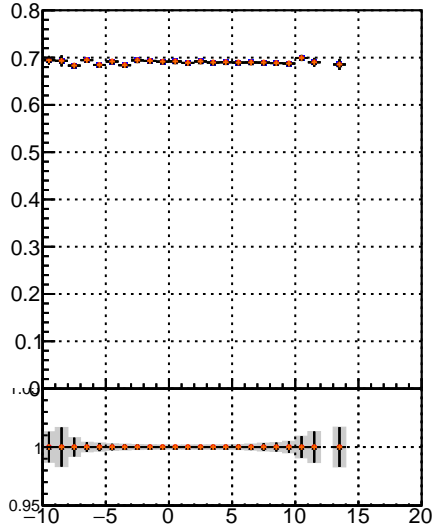

Fake rate vs vertpos

Duplicates Rate vs vertpos

Pileup rate vs vertpos

—•— mkFit 13.0.0p4
—•— overlap-check-chi2-60
—•— overlap-check-chi2-1100
—•— overlap-check-chi2-10000

Fake rate vs v

Fake rate vs. sim PV z

Duplicates Rate vs sim PV z

Pileup rate vs. sim PV z