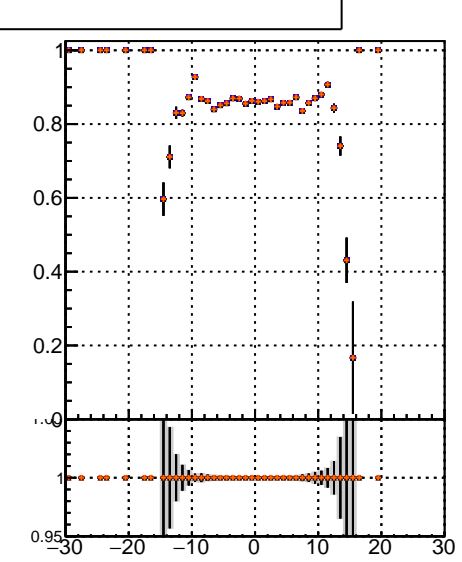

Fake rate vs vertpos

Duplicates Rate vs vertpos

Pileup rate vs vertpos

—•— mkFit 13.0.0p4
—•— overlap-check-chi2-60
—•— overlap-check-chi2-1100
—•— overlap-check-chi2-10000

Fake rate vs v

Fake rate vs. sim PV z

Duplicates Rate vs sim PV z

Pileup rate vs. sim PV z