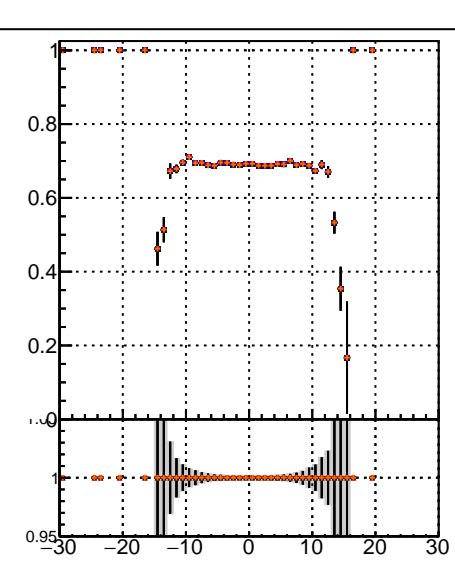

Fake rate vs vertpos

Duplicates Rate vs vertpos

Pileup rate vs vertpos

—•— mkFit 13.0.0p4
—•— overlap-check-chi2-60
—•— overlap-check-chi2-1100
—•— overlap-check-chi2-10000

Fake rate vs v

Fake rate vs. sim PV z

Duplicates Rate vs sim PV z

Pileup rate vs. sim PV z