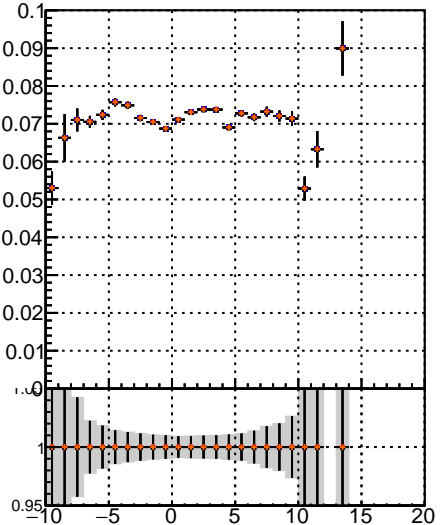

Fake rate vs vertpos

Duplicates Rate vs vertpos

Pileup rate vs vertpos

—•— mkFit 13.0.0p4
—•— overlap-check-chi2-60
—•— overlap-check-chi2-1100
—•— overlap-check-chi2-10000

Fake rate vs v

Fake rate vs. sim PV z

Duplicates Rate vs sim PV z

Pileup rate vs. sim PV z