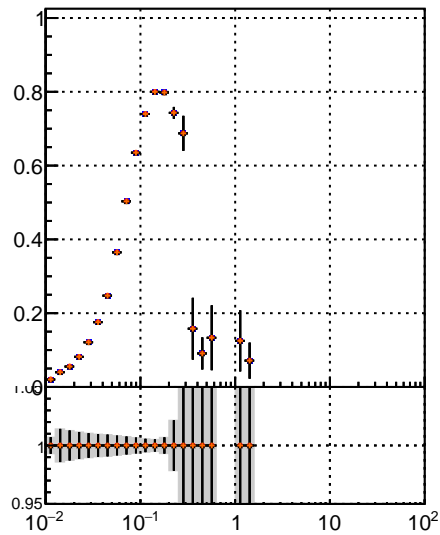

Fake rate vs vertpos

Duplicates Rate vs vertpos

Pileup rate vs vertpos

—•— mkFit 13.0.0p4
—•— overlap-check-chi2-60
—•— overlap-check-chi2-1100
—•— overlap-check-chi2-10000

Fake rate vs v

Fake rate vs. sim PV z

Duplicates Rate vs sim PV z

Pileup rate vs. sim PV z