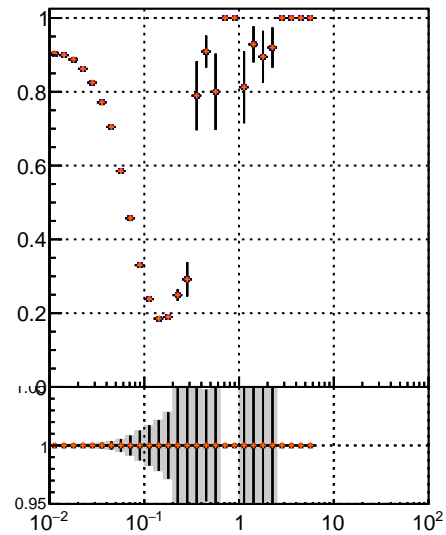

Fake rate vs vertpos

Duplicates Rate vs vertpos

Pileup rate vs vertpos

—•— mkFit 13.0.0p4
—•— overlap-check-chi2-60
—•— overlap-check-chi2-1100
—•— overlap-check-chi2-10000

Fake rate vs v

Fake rate vs. sim PV z

Duplicates Rate vs sim PV z

Pileup rate vs. sim PV z