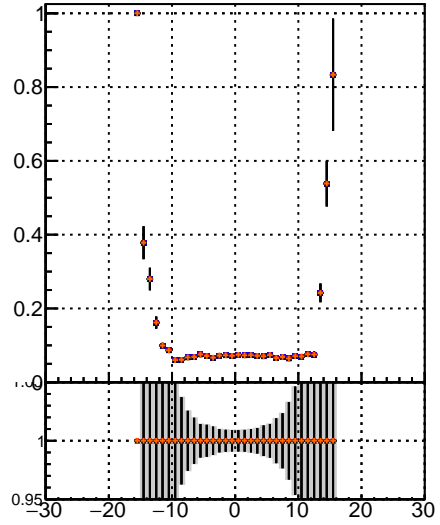

Fake rate vs vertpos

Duplicates Rate vs vertpos

Pileup rate vs vertpos

—•— mkFit 13.0.0p4
—•— overlap-check-chi2-60
—•— overlap-check-chi2-1100
—•— overlap-check-chi2-10000

Fake rate vs v

Fake rate vs. sim PV z

Duplicates Rate vs sim PV z

Pileup rate vs. sim PV z