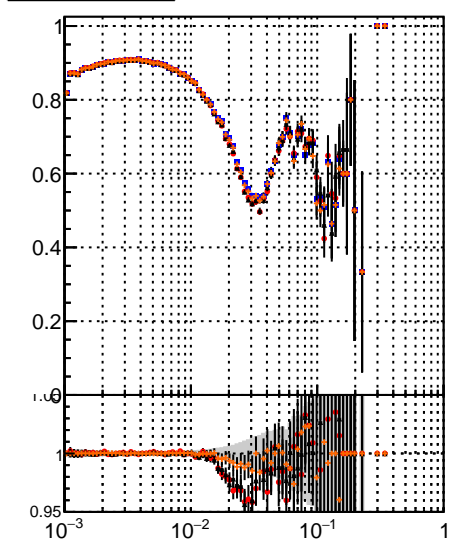

Fake rate vs dr

Duplicates Rate vs dr

Pileup rate vs dr

—•— mkFit-13.0.0p4
—•— overlap-check-chi2-60
—•— overlap-check-chi2-1100
—•— overlap-check-chi2-10000

Fake rate vs pu

Fake rate vs pu

Duplicates Rate vs pu

Pileup rate vs pu