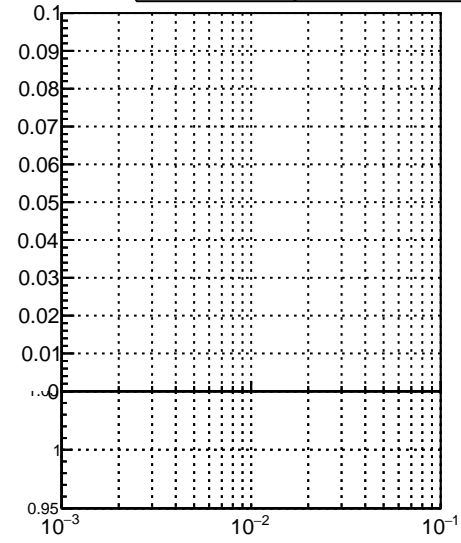

Fake rate vs dr

Duplicates Rate vs dr

Pileup rate vs dr

—•— mkFit-13.0.0p4
—•— overlap-check-chi2-60
—•— overlap-check-chi2-1100
—•— overlap-check-chi2-10000

Fake rate vs pu

Fake rate vs pu

Duplicates Rate vs pu

Pileup rate vs pu