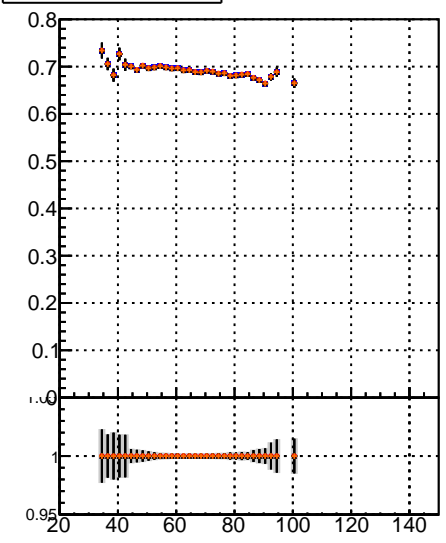

Fake rate vs dr

Duplicates Rate vs dr

Pileup rate vs dr

—•— mkFit-13.0.0p4
—•— overlap-check-chi2-60
—•— overlap-check-chi2-1100
—•— overlap-check-chi2-10000

Fake rate vs pu

Fake rate vs pu

Duplicates Rate vs pu

Pileup rate vs pu