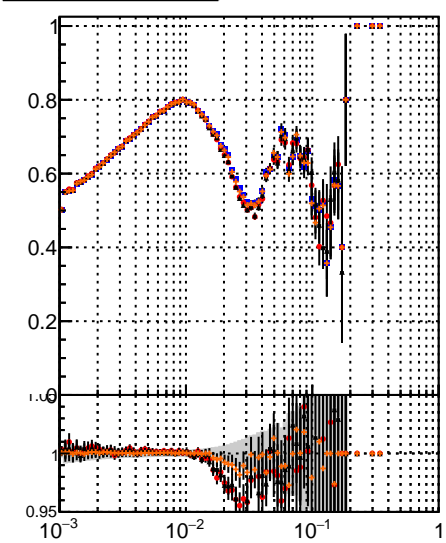

Fake rate vs dr

Duplicates Rate vs dr

Pileup rate vs dr

—•— mkFit-13.0.0p4
—•— overlap-check-chi2-60
—•— overlap-check-chi2-1100
—•— overlap-check-chi2-10000

Fake rate vs pu

Fake rate vs pu

Duplicates Rate vs pu

Pileup rate vs pu