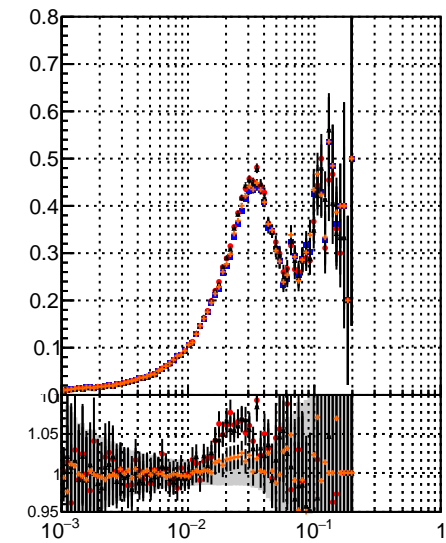

Fake rate vs dr

Duplicates Rate vs dr

Pileup rate vs dr

—•— mkFit-13.0.0p4
—•— overlap-check-chi2-60
—•— overlap-check-chi2-1100
—•— overlap-check-chi2-10000

Fake rate vs pu

Fake rate vs pu

Duplicates Rate vs pu

Pileup rate vs pu