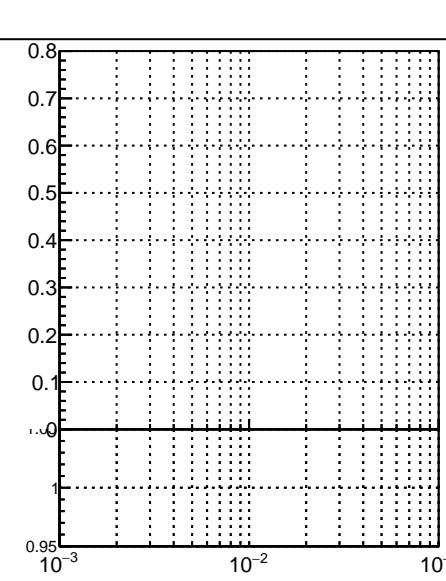

Fake rate vs dr

Duplicates Rate vs dr

Pileup rate vs dr

—•— mkFit-13.0.0p4
—•— overlap-check-chi2-60
—•— overlap-check-chi2-1100
—•— overlap-check-chi2-10000

Fake rate vs pu

Fake rate vs pu

Duplicates Rate vs pu

Pileup rate vs pu