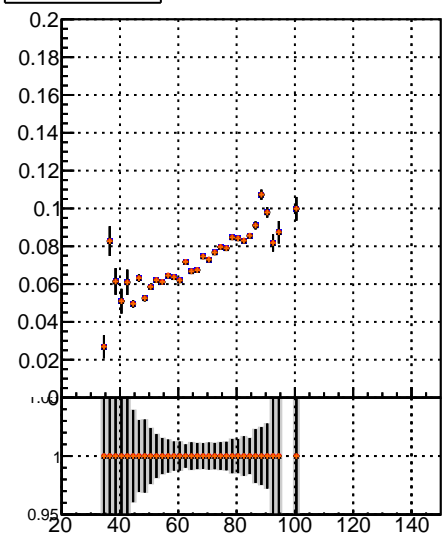

Fake rate vs dr

Duplicates Rate vs dr

Pileup rate vs dr

—•— mkFit-13.0.0p4
—•— overlap-check-chi2-60
—•— overlap-check-chi2-1100
—•— overlap-check-chi2-10000

Fake rate vs pu

Fake rate vs pu

Duplicates Rate vs pu

Pileup rate vs pu