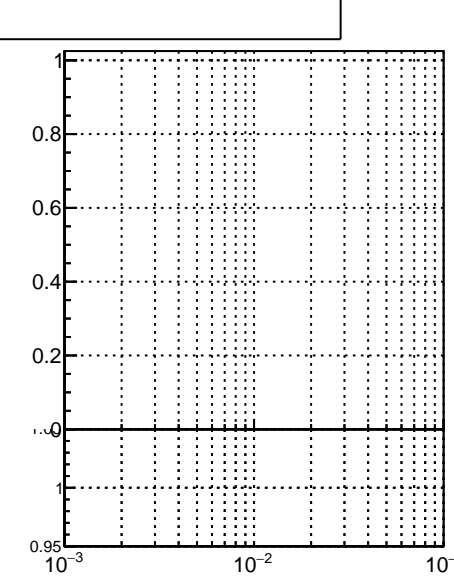

Fake rate vs dr

Duplicates Rate vs dr

Pileup rate vs dr

—•— mkFit-13.0.0p4
—•— overlap-check-chi2-60
—•— overlap-check-chi2-1100
—•— overlap-check-chi2-10000

Fake rate vs pu

Fake rate vs pu

Duplicates Rate vs pu