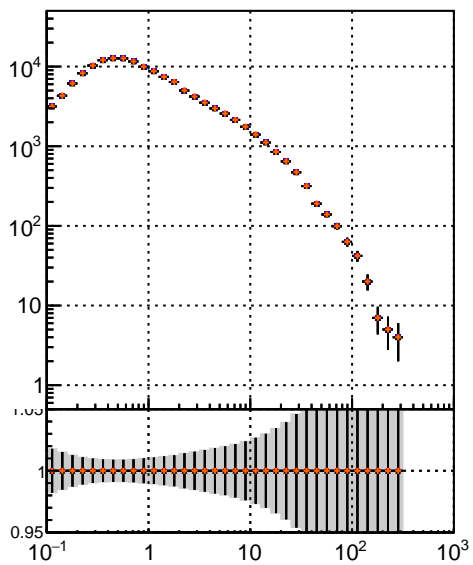

N of simulated tracks vs pT

N of associated tracks (simToReco) vs pT

- mkFit_13.0.Up4
- ovlerlap-check-chi2-60
- ovlerlap-check-chi2-1100
- ovlerlap-check-chi2-10000

N of sim

N of simulated tracks vs phi

N of associated tracks (simToReco) vs phi