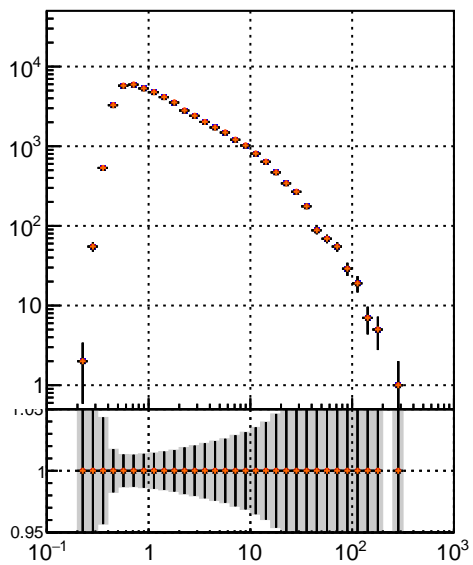

N of simulated tracks vs pT

N of associated tracks (simToReco) vs pT

- mkFit_13.0.Up4
- ovlerlap-check-chi2-60
- ovlerlap-check-chi2-1100
- ovlerlap-check-chi2-10000

N of sim

N of simulated tracks vs phi

N of associated tracks (simToReco) vs phi