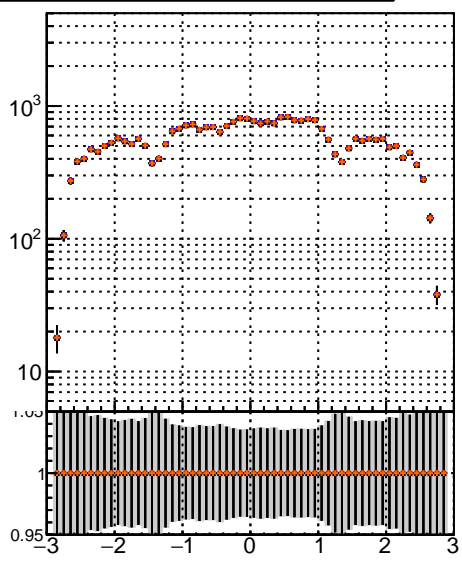

N of simulated tracks vs pT

N of associated tracks (simToReco) vs pT

- mkFit_13.0.Up4
- ovlerlap-check-chi2-60
- ovlerlap-check-chi2-1100
- ovlerlap-check-chi2-10000

N of sim

N of simulated tracks vs phi

N of associated tracks (simToReco) vs phi