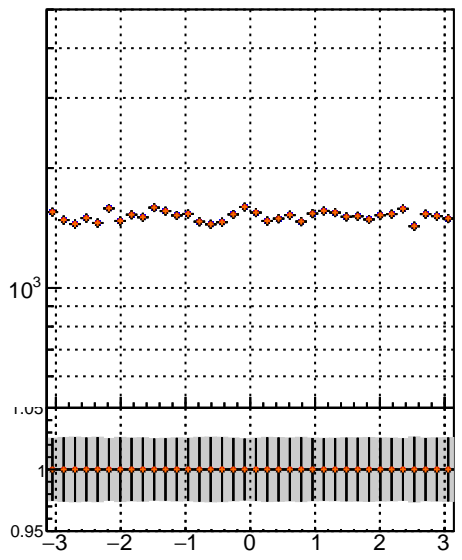

N of simulated tracks vs pT

N of associated tracks (simToReco) vs pT

- mkFit_13.0.Up4
- ovlerlap-check-chi2-60
- ovlerlap-check-chi2-1100
- ovlerlap-check-chi2-10000

N of sim

N of simulated tracks vs phi

N of associated tracks (simToReco) vs phi