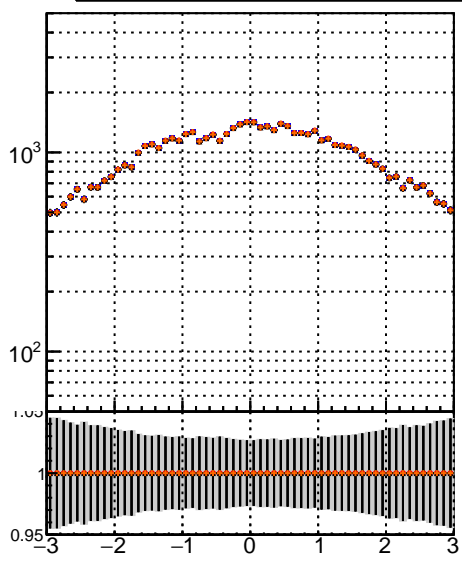

N of simulated tracks vs pT

N of associated tracks (simToReco) vs pT

- mkFit_13.0.Up4
- ovlerlap-check-chi2-60
- ovlerlap-check-chi2-1100
- ovlerlap-check-chi2-10000

N of sim

N of simulated tracks vs phi

N of associated tracks (simToReco) vs phi