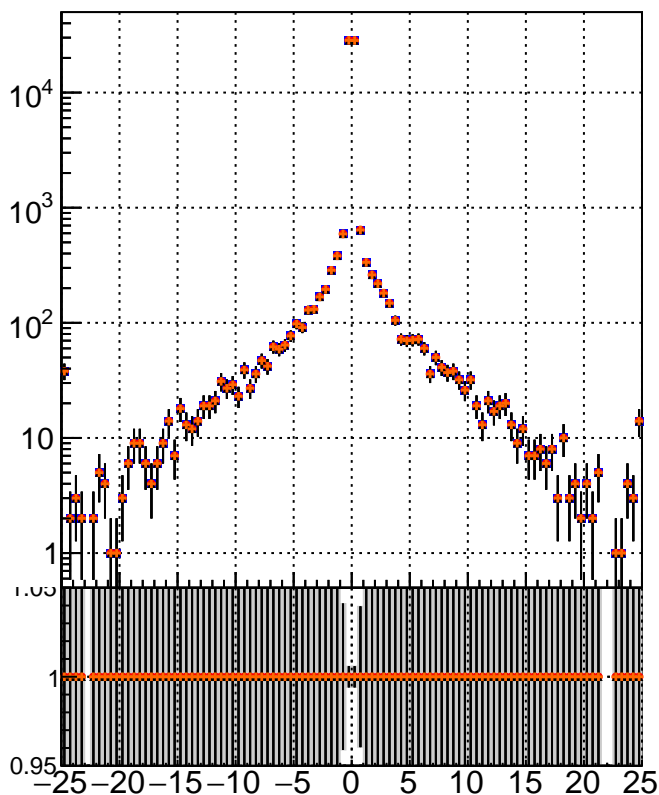

N of simulated tracks vs dxy

N of associated tracks (simToReco) vs dxy

N of simulated track

- mkFit_13.0.0p4
- ovlerlap-check-chi2-60
- ▲ ovlerlap-check-chi2-1100
- ◆ ovlerlap-check-chi2-10000