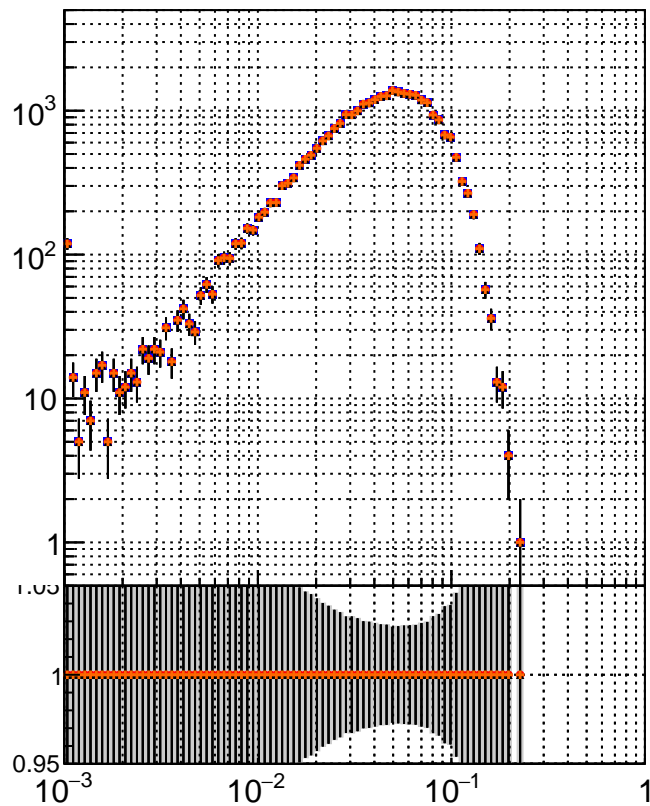

N of simulated tracks vs dR

N of associated tracks (simToReco) vs dR

N of simulated trac

- mkFit_13.0.0p4
- overlap-check-chi2-60
- ▲ overlap-check-chi2-1100
- ◆ overlap-check-chi2-10000