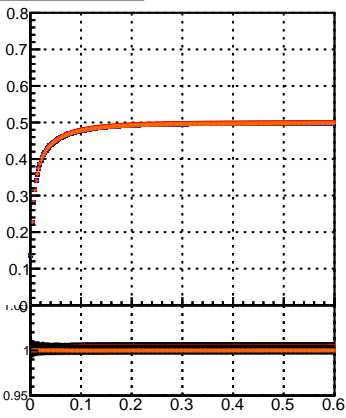

Efficiency vs. dz (PV)

Efficiency (tracking eff factorized out) vs. dz (PV)

- mkFit\_13.0.0p4
- ovlerlap-check-chi2-60
- ovlerlap-check-chi2-1100
- ovlerlap-check-chi2-10000

Fake rate