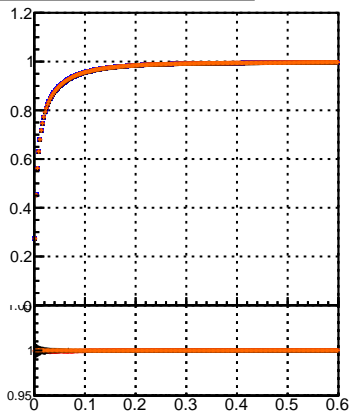

Efficiency vs. dz (PV)

Efficiency (tracking eff factorized out) vs. dz (PV)

- mkFit\_13.0.0p4
- ovlerlap-check-chi2-60
- ovlerlap-check-chi2-1100
- ovlerlap-check-chi2-10000

Fake rate