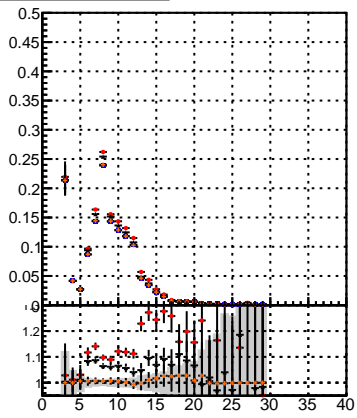

Efficiency vs hit**fake+duplicates vs hits****Efficiency**

- mkFit_13.0.0p4
- overlap-check-chi2-60
- overlap-check-chi2-1100
- overlap-check-chi2-10000

**Efficiency vs pixel layer****fake+duplicates vs pixel layers****Efficiency vs 3D layer****fake+duplicates vs 3D layers**