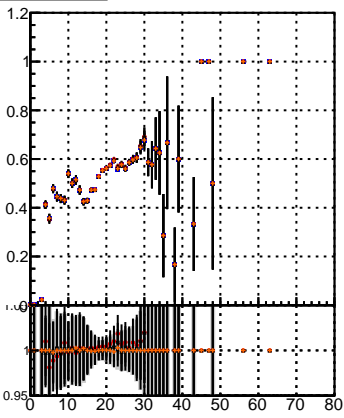

Efficiency vs hit**fake+duplicates vs hits****Efficiency**

- mkFit_13.0.0p4
- overlap-check-chi2-60
- overlap-check-chi2-1100
- overlap-check-chi2-10000

**Efficiency vs pixel layer****fake+duplicates vs pixel layers****Efficiency vs 3D layer****fake+duplicates vs 3D layers**