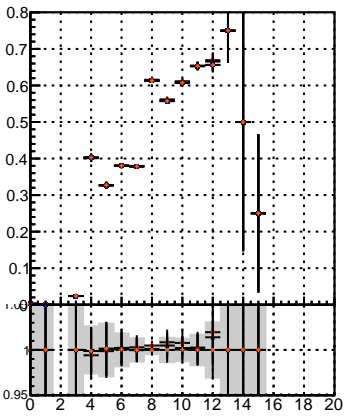

Efficiency vs hit**fake+duplicates vs hits****Efficiency**

- mkFit_13.0.0p4
- overlap-check-chi2-60
- overlap-check-chi2-1100
- overlap-check-chi2-10000

**Efficiency vs pixel layer****fake+duplicates vs pixel layers****Efficiency vs 3D layer****fake+duplicates vs 3D layers**