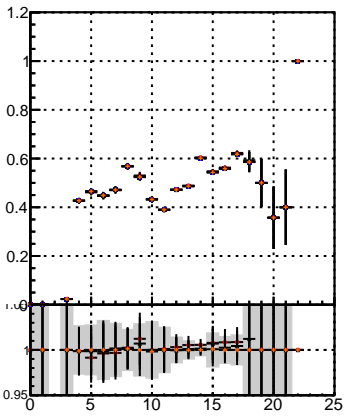

Efficiency vs hit**fake+duplicates vs hits****Efficiency**

- mkFit_13.0.0p4
- overlap-check-chi2-60
- overlap-check-chi2-1100
- overlap-check-chi2-10000

**Efficiency vs pixel layer****fake+duplicates vs pixel layers****Efficiency vs 3D layer****fake+duplicates vs 3D layers**