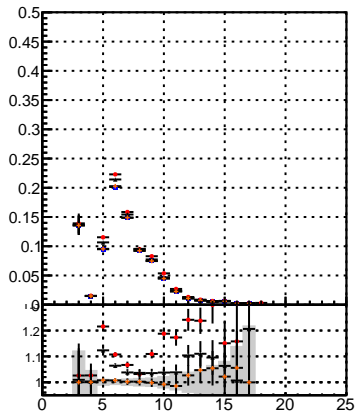

Efficiency vs hit**fake+duplicates vs hits****Efficiency**

- mkFit_13.0.0p4
- overlap-check-chi2-60
- overlap-check-chi2-1100
- overlap-check-chi2-10000

**Efficiency vs pixel layer****fake+duplicates vs pixel layers****Efficiency vs 3D layer****fake+duplicates vs 3D layers**