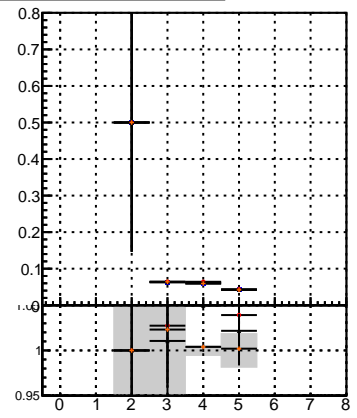

Efficiency vs hit**fake+duplicates vs hits****Efficiency**

- mkFit_13.0.0p4
- overlap-check-chi2-60
- overlap-check-chi2-1100
- overlap-check-chi2-10000

**Efficiency vs pixel layer****fake+duplicates vs pixel layers****Efficiency vs 3D layer****fake+duplicates vs 3D layers**