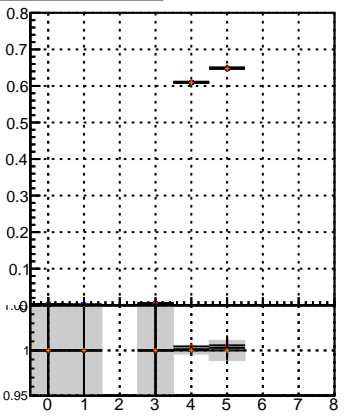

Efficiency vs hit**fake+duplicates vs hits****Efficiency**

- mkFit_13.0.0p4
- overlap-check-chi2-60
- overlap-check-chi2-1100
- overlap-check-chi2-10000

**Efficiency vs pixel layer****fake+duplicates vs pixel layers****Efficiency vs 3D layer****fake+duplicates vs 3D layers**