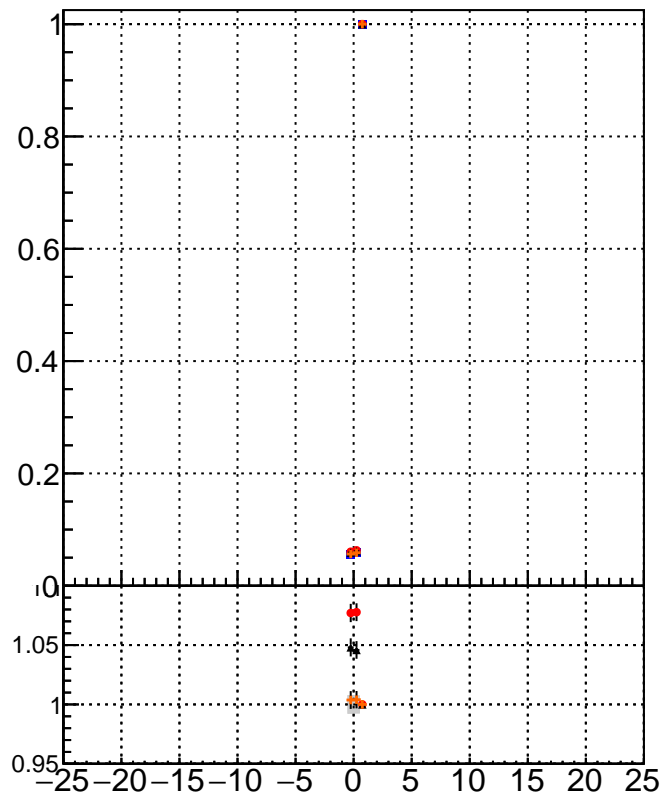

Efficiency vs Dxy**fake+duplicates vs dxy****Efficiency vs Dz**

- mkFit_13.0.0p4
- ovlerlap-check-chi2-60
- ▲— ovlerlap-check-chi2-1100
- ◆— ovlerlap-check-chi2-10000