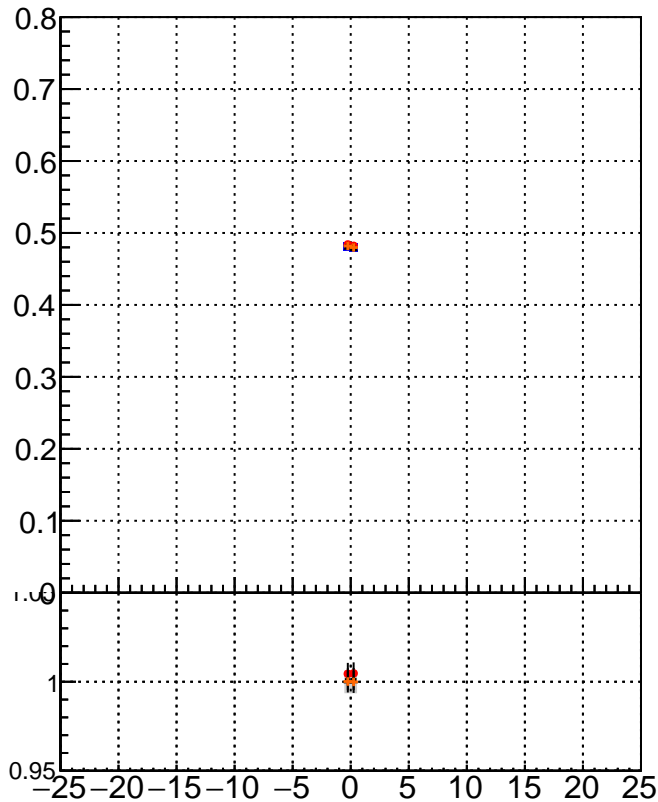

Efficiency vs Dxy**fake+duplicates vs dxy****Efficiency vs Dz**

- mkFit_13.0.0p4
- ovlerlap-check-chi2-60
- ▲— ovlerlap-check-chi2-1100
- ◆— ovlerlap-check-chi2-10000