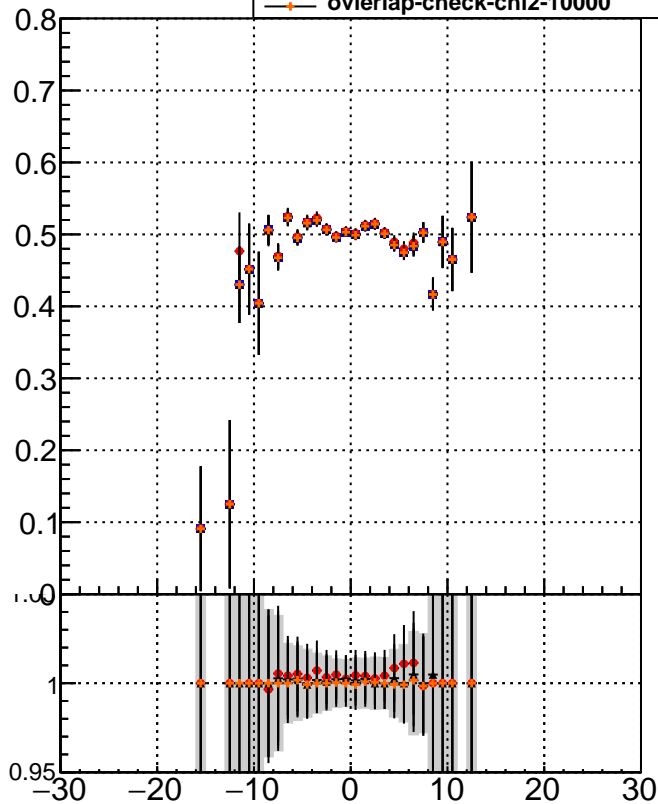

Efficiency vs Dxy**fake+duplicates vs dxy****Efficiency vs Dz**

- mkFit_13.0.0p4
- ovlerlap-check-chi2-60
- ▲— ovlerlap-check-chi2-1100
- ◆— ovlerlap-check-chi2-10000