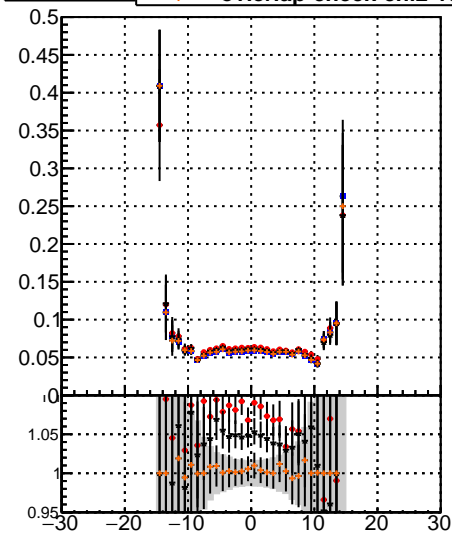

**Fake rate vs vertpos****Duplicates Rate vs vertpos****Pileup rate vs vertpos**
**Fake rate vs v**

- mkFit 13.0.0p4
- overlap-check-chi2-60
- overlap-check-chi2-1100
- overlap-check-chi2-10000

**Fake rate vs. sim PV z****Duplicates Rate vs sim PV z****Pileup rate vs. sim PV z**