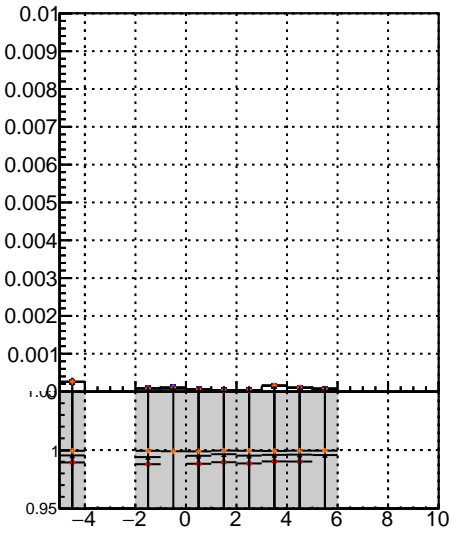

**Fake rate vs vertpos****Duplicates Rate vs vertpos****Pileup rate vs vertpos**
**Fake rate vs v**

- mkFit 13.0.0p4
- overlap-check-chi2-60
- overlap-check-chi2-1100
- overlap-check-chi2-10000

**Fake rate vs. sim PV z****Duplicates Rate vs sim PV z****Pileup rate vs. sim PV z**