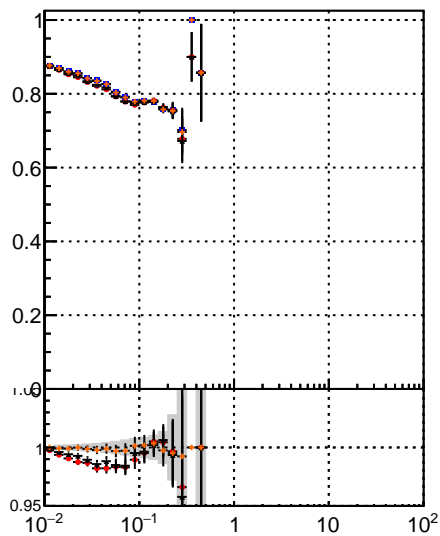

**Fake rate vs vertpos****Duplicates Rate vs vertpos****Pileup rate vs vertpos**
**Fake rate vs v**

- mkFit 13.0.0p4
- overlap-check-chi2-60
- overlap-check-chi2-1100
- overlap-check-chi2-10000

**Fake rate vs. sim PV z****Duplicates Rate vs sim PV z****Pileup rate vs. sim PV z**