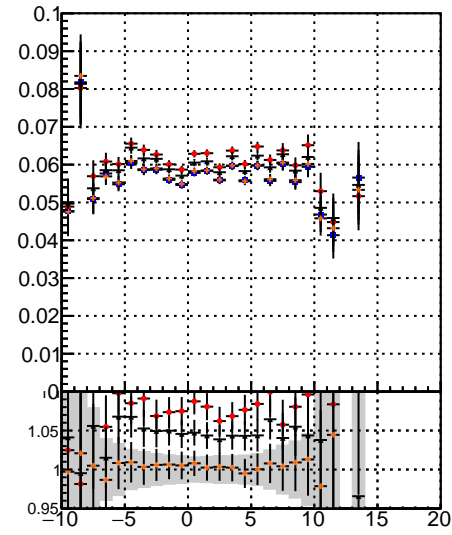

**Fake rate vs vertpos****Duplicates Rate vs vertpos****Pileup rate vs vertpos**
**Fake rate vs v**

- mkFit 13.0.0p4
- overlap-check-chi2-60
- overlap-check-chi2-1100
- overlap-check-chi2-10000

**Fake rate vs. sim PV z****Duplicates Rate vs sim PV z****Pileup rate vs. sim PV z**