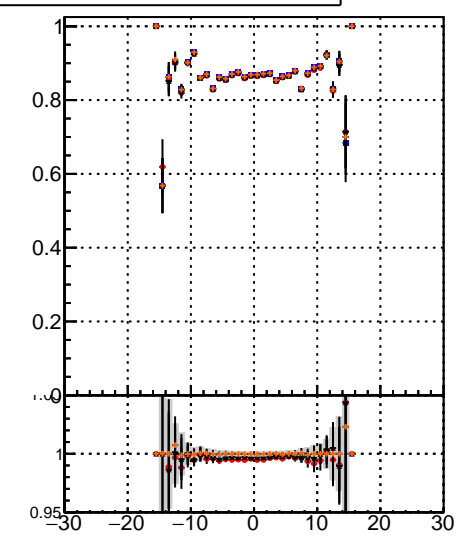

**Fake rate vs vertpos****Duplicates Rate vs vertpos****Pileup rate vs vertpos**
**Fake rate vs v**

- mkFit 13.0.0p4
- overlap-check-chi2-60
- overlap-check-chi2-1100
- overlap-check-chi2-10000

**Fake rate vs. sim PV z****Duplicates Rate vs sim PV z****Pileup rate vs. sim PV z**