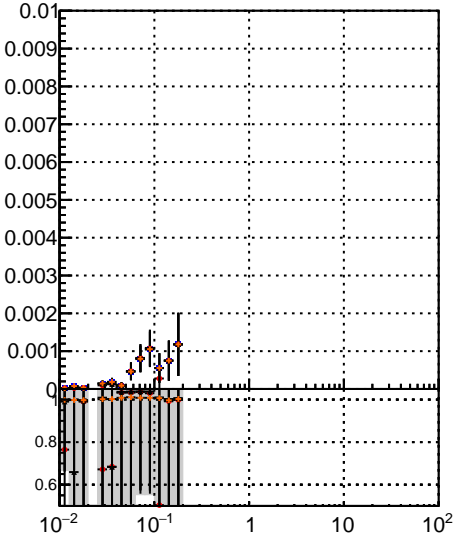

**Fake rate vs vertpos****Duplicates Rate vs vertpos****Pileup rate vs vertpos**
**Fake rate vs v**

- mkFit 13.0.0p4
- overlap-check-chi2-60
- overlap-check-chi2-1100
- overlap-check-chi2-10000

**Fake rate vs. sim PV z****Duplicates Rate vs sim PV z****Pileup rate vs. sim PV z**