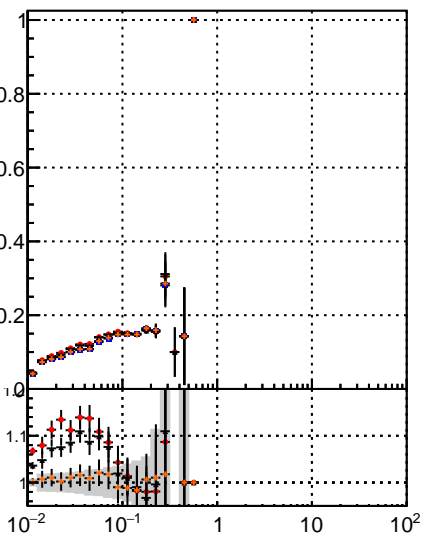

**Fake rate vs vertpos****Duplicates Rate vs vertpos****Pileup rate vs vertpos**
**Fake rate vs v**

- mkFit 13.0.0p4
- overlap-check-chi2-60
- overlap-check-chi2-1100
- overlap-check-chi2-10000

**Fake rate vs. sim PV z****Duplicates Rate vs sim PV z****Pileup rate vs. sim PV z**