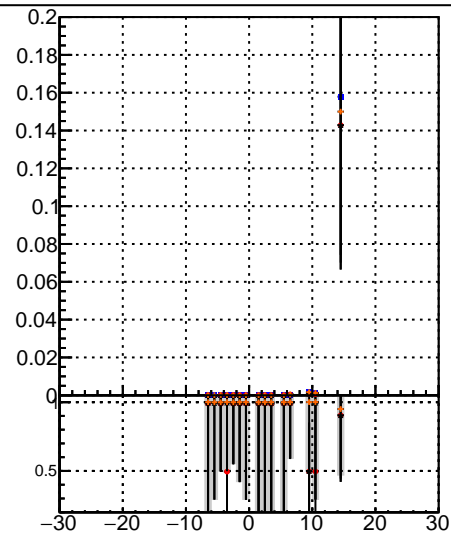

**Fake rate vs vertpos****Duplicates Rate vs vertpos****Pileup rate vs vertpos**
**Fake rate vs v**

- mkFit 13.0.0p4
- overlap-check-chi2-60
- overlap-check-chi2-1100
- overlap-check-chi2-10000

**Fake rate vs. sim PV z****Duplicates Rate vs sim PV z****Pileup rate vs. sim PV z**