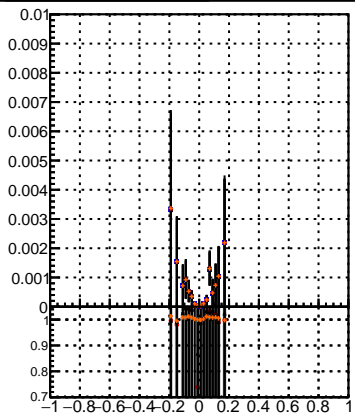

Fake rate vs dxypv

Duplicates Rate vs Dxy(PV)

Pileup rate vs dxypv

—●— mkFit_13.0.0p4
 —●— ovlerlap-check-chi2-60
 —●— ovlerlap-check-chi2-1100
 —●— ovlerlap-check-chi2-10000

Fake rate vs d

Fake rate vs dzpvp