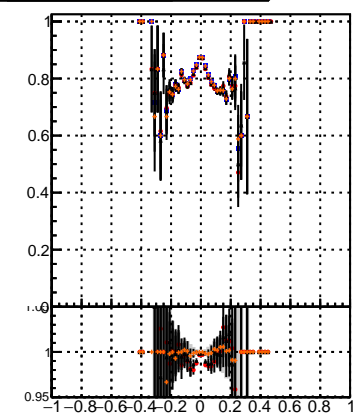

Fake rate vs dxypv

Duplicates Rate vs Dxy(PV)

Pileup rate vs dxypv

—●— mkFit_13.0.0p4
 —●— ovlerlap-check-chi2-60
 —●— ovlerlap-check-chi2-1100
 —●— ovlerlap-check-chi2-10000

Fake rate vs d

Fake rate vs dzpvp

Duplicates Rate vs Dz(PV)

Pileup rate vs dzypv

Fake rate vs dzpvp

Duplicates Rate vs Dz(PV)

Pileup rate vs dzypv