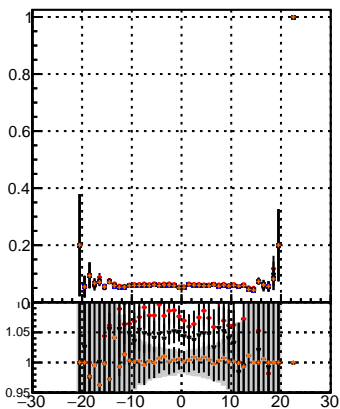

Fake rate vs dxypv

Duplicates Rate vs Dxy(PV)

Pileup rate vs dxypv

—●— mkFit_13.0.0p4
 —●— ovlerlap-check-chi2-60
 —●— ovlerlap-check-chi2-1100
 —●— ovlerlap-check-chi2-10000

Fake rate vs d

Fake rate vs dzpvp

Duplicates Rate vs Dz(PV)

Pileup rate vs dzypv

Fake rate vs dzpvp

Duplicates Rate vs Dz(PV)

Pileup rate vs dzypv