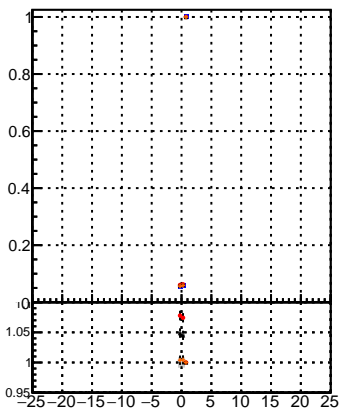

Fake rate vs dxypv

Duplicates Rate vs Dxy(PV)

Pileup rate vs dxypv

—●— mkFit_13.0.0p4
 —●— ovlerlap-check-chi2-60
 —●— ovlerlap-check-chi2-1100
 —●— ovlerlap-check-chi2-10000

Fake rate vs d

Fake rate vs dzpvp