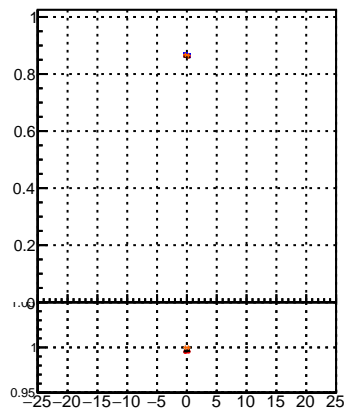

Fake rate vs dxypv

Duplicates Rate vs Dxy(PV)

Pileup rate vs dxypv

—●— mkFit_13.0.0p4
 —●— ovlerlap-check-chi2-60
 —●— ovlerlap-check-chi2-1100
 —●— ovlerlap-check-chi2-10000

Fake rate vs d

Fake rate vs dzpvp