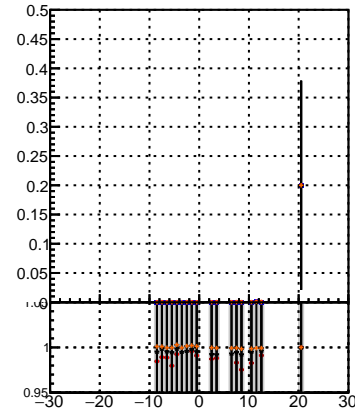

Fake rate vs dxypv

Duplicates Rate vs Dxy(PV)

Pileup rate vs dxypv

—●— mkFit_13.0.0p4
 —●— ovlerlap-check-chi2-60
 —●— ovlerlap-check-chi2-1100
 —●— ovlerlap-check-chi2-10000

Fake rate vs d

Fake rate vs dzpvp

Duplicates Rate vs Dz(PV)

Pileup rate vs dzypv

Fake rate vs dzpvp

Duplicates Rate vs Dz(PV)

Pileup rate vs dzypv