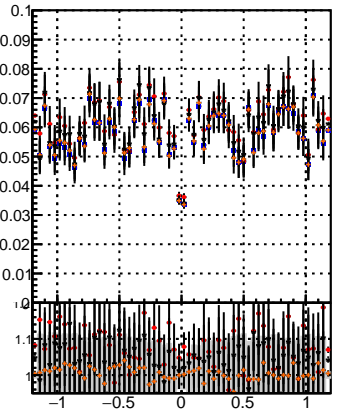

Fake rate vs dxypv

Duplicates Rate vs Dxy(PV)

Pileup rate vs dxypv

—●— mkFit_13.0.0p4
 —●— ovlerlap-check-chi2-60
 —●— ovlerlap-check-chi2-1100
 —●— ovlerlap-check-chi2-10000

Fake rate vs d

Fake rate vs dzpvp

Duplicates Rate vs Dz(PV)

Pileup rate vs dzypv

Fake rate vs dzpvp

Duplicates Rate vs Dz(PV)

Pileup rate vs dzypv