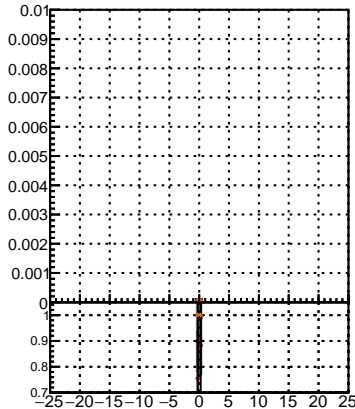

Fake rate vs dxypv

Duplicates Rate vs Dxy(PV)

Pileup rate vs dxypv

—●— mkFit_13.0.0p4
 —●— ovlerlap-check-chi2-60
 —●— ovlerlap-check-chi2-1100
 —●— ovlerlap-check-chi2-10000

Fake rate vs d

Fake rate vs dzpvp