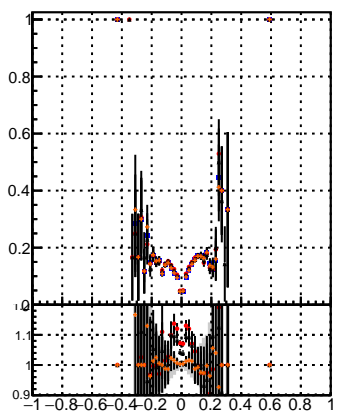

Fake rate vs dxypv

Duplicates Rate vs Dxy(PV)

Pileup rate vs dxypv

—●— mkFit_13.0.0p4
 —●— ovlerlap-check-chi2-60
 —●— ovlerlap-check-chi2-1100
 —●— ovlerlap-check-chi2-10000

Fake rate vs d

Fake rate vs dzpvp

Duplicates Rate vs Dz(PV)

Pileup rate vs dzypv

Fake rate vs dzpvp

Duplicates Rate vs Dz(PV)

Pileup rate vs dzypv