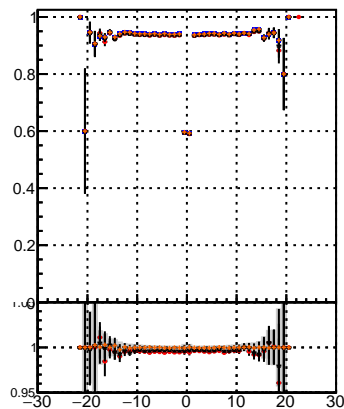

Fake rate vs dxypv

Duplicates Rate vs Dxy(PV)

Pileup rate vs dxypv

—●— mkFit_13.0.0p4
 —●— ovlerlap-check-chi2-60
 —●— ovlerlap-check-chi2-1100
 —●— ovlerlap-check-chi2-10000

Fake rate vs d

Fake rate vs dzpvp

Duplicates Rate vs Dz(PV)

Pileup rate vs dzypv

Fake rate vs dzpvp

Duplicates Rate vs Dz(PV)

Pileup rate vs dzypv