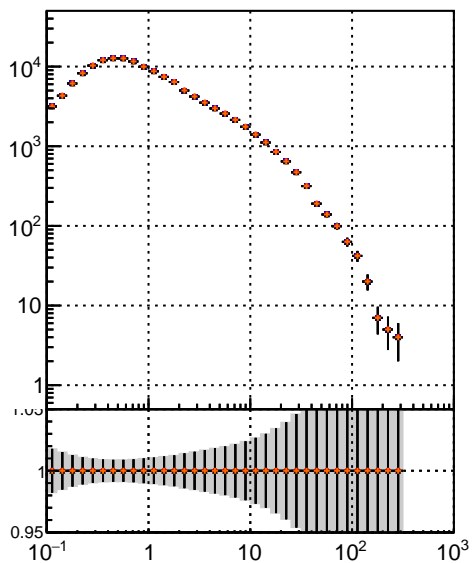

N of simulated tracks vs pT

N of associated tracks (simToReco) vs pT

N of sim
mkFit_13.0.0p4
ovlerlap-check-chi2-60
ovlerlap-check-chi2-1100
ovlerlap-check-chi2-10000

N of simulated tracks vs phi

N of associated tracks (simToReco) vs phi