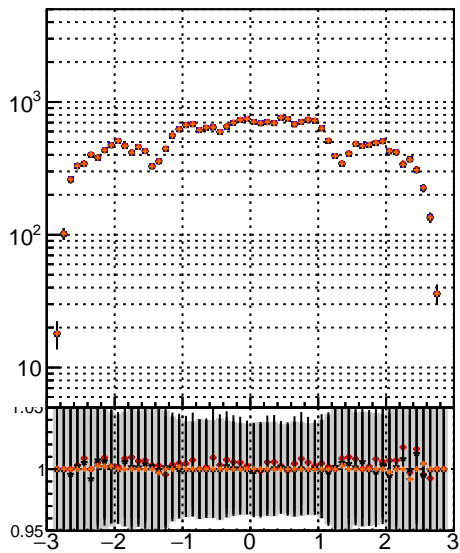

N of simulated tracks vs pT

N of associated tracks (simToReco) vs pT

N of sim
mkFit_13.0.0p4
ovlerlap-check-chi2-60
ovlerlap-check-chi2-1100
ovlerlap-check-chi2-10000

N of simulated tracks vs phi

N of associated tracks (simToReco) vs phi