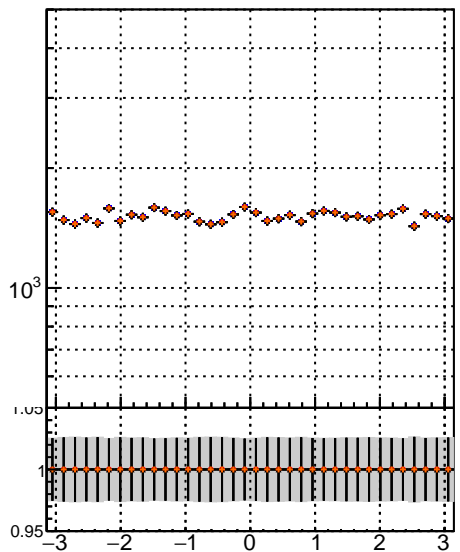

N of simulated tracks vs pT

N of associated tracks (simToReco) vs pT

N of sim
mkFit_13.0.0p4
ovlerlap-check-chi2-60
ovlerlap-check-chi2-1100
ovlerlap-check-chi2-10000

N of simulated tracks vs phi

N of associated tracks (simToReco) vs phi