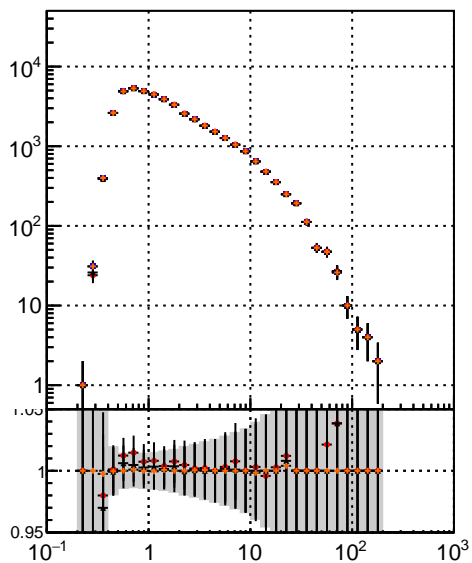

N of simulated tracks vs pT

N of associated tracks (simToReco) vs pT

N of sim
mkFit_13.0.0p4
ovlerlap-check-chi2-60
ovlerlap-check-chi2-1100
ovlerlap-check-chi2-10000

N of simulated tracks vs phi

N of associated tracks (simToReco) vs phi