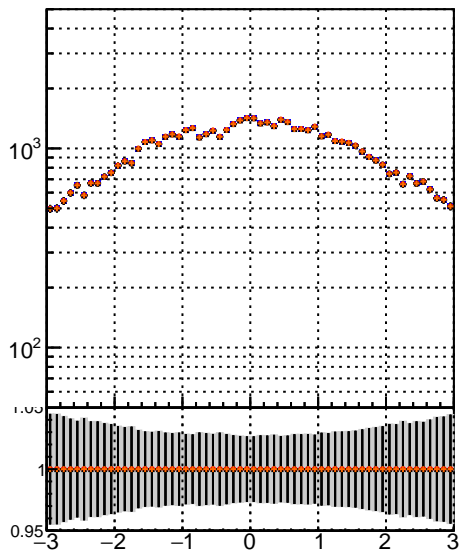

N of simulated tracks vs pT

N of associated tracks (simToReco) vs pT

N of sim
mkFit_13.0.0p4
ovlerlap-check-chi2-60
ovlerlap-check-chi2-1100
ovlerlap-check-chi2-10000

N of simulated tracks vs phi

N of associated tracks (simToReco) vs phi