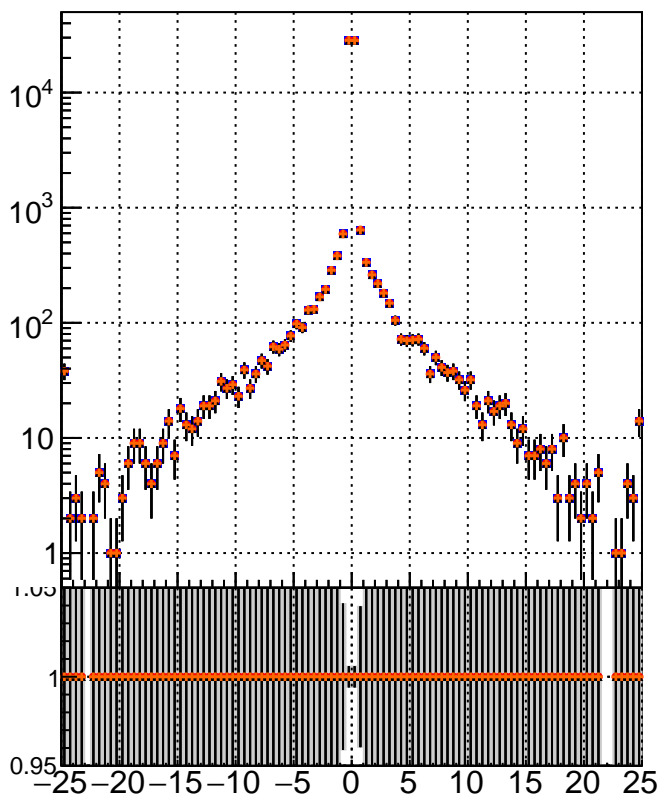

N of simulated tracks vs dxy

N of associated tracks (simToReco) vs dxy

N of simulated track

- mkFit_13.0.0p4
- overlap-check-chi2-60
- ▲— overlap-check-chi2-1100
- ◆— overlap-check-chi2-10000