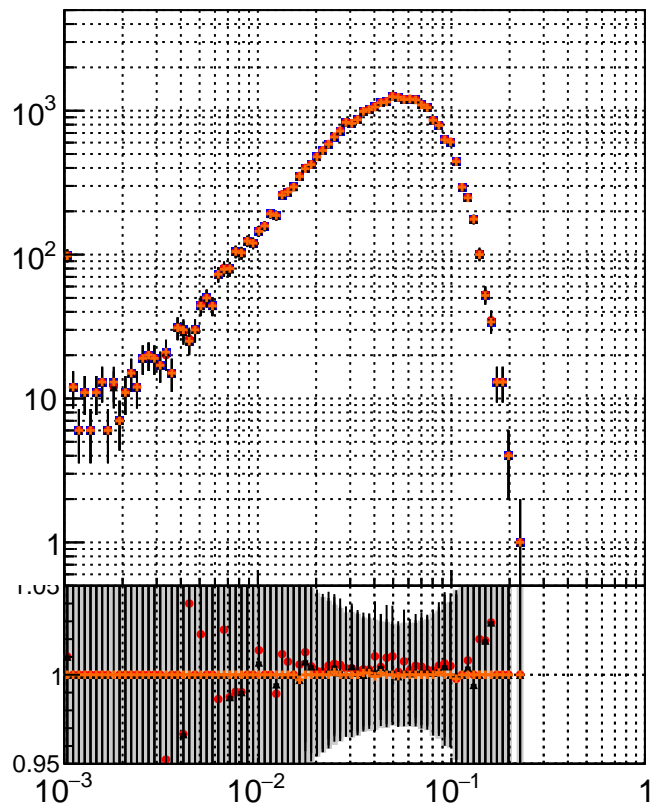

N of simulated tracks vs dR

N of associated tracks (simToReco) vs dR

N of simulated trac

- mkFit_13.0.0p4
- overlap-check-chi2-60
- ▲ overlap-check-chi2-1100
- ◆ overlap-check-chi2-10000