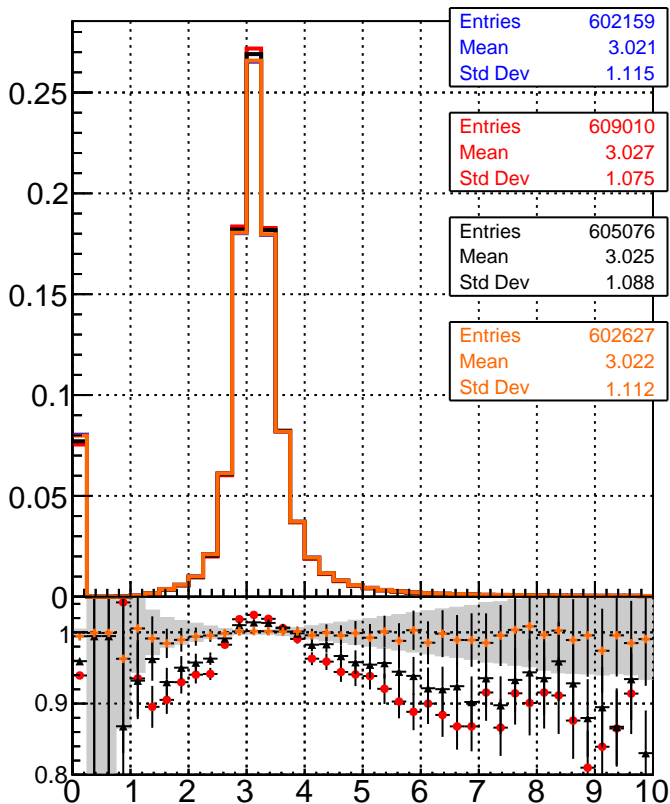

dE/dx estimator 1

dE/dx estimator 2

■ mkFit_13.0.0p4
● ovlerlap-check-chi2-60
▲ ovlerlap-check-chi2-1100
◆ ovlerlap-check-chi2-10000