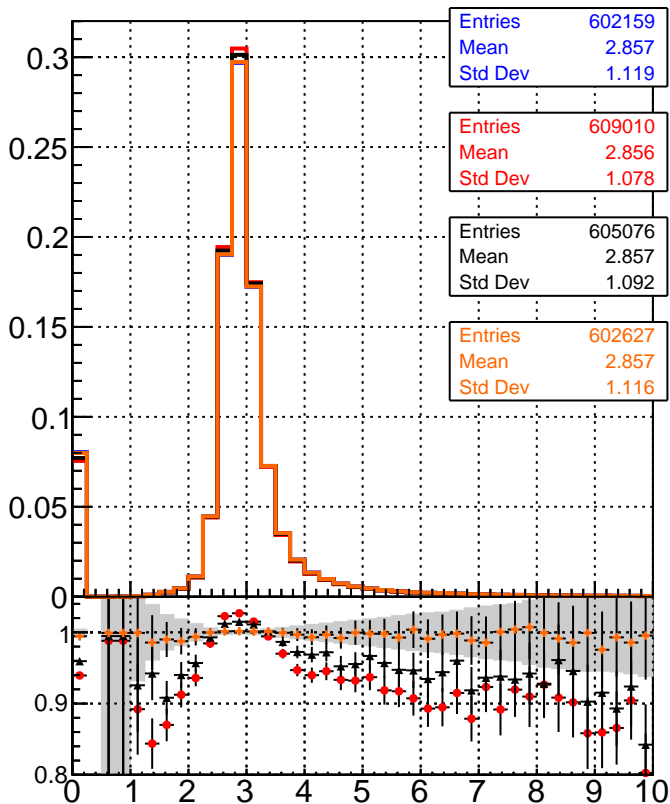

dE/dx estimator 1

dE/dx estimator 2

■ mkFit_13.0.0p4
● ovlerlap-check-chi2-60
▲ ovlerlap-check-chi2-1100
◆ ovlerlap-check-chi2-10000