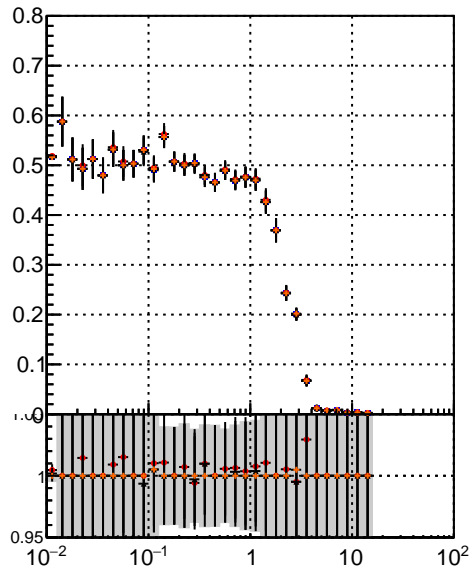

**Efficiency vs vertpos****fake+duplicates vs vert r**

Legend for Efficiency vs sim PV z:

- mkFit 13.0.0p4 (blue circles)
- ovlerlap-check-chi2-60 (red circles)
- ovlerlap-check-chi2-1100 (black triangles)
- ovlerlap-check-chi2-10000 (orange circles)

**Efficiency****Efficiency vs. sim PV z****fake+duplicates vs Sim. PV z**