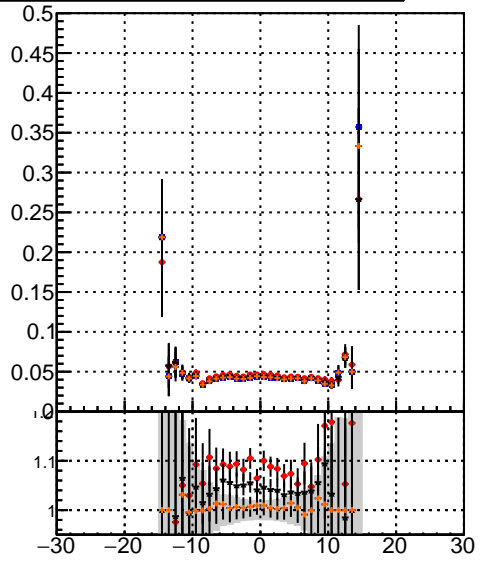

**Efficiency vs vertpos****fake+duplicates vs vert r**

Legend for Efficiency vs sim PV z:

- mkFit 13.0.0p4 (blue circles)
- ovlerlap-check-chi2-60 (red circles)
- ovlerlap-check-chi2-1100 (black triangles)
- ovlerlap-check-chi2-10000 (orange circles)

**Efficiency****Efficiency vs. sim PV z****fake+duplicates vs Sim. PV z**