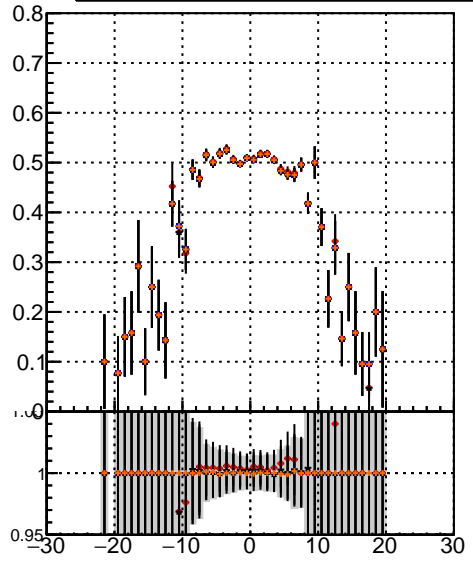

**Efficiency vs vertpos****fake+duplicates vs vert r**

Legend for Efficiency vs sim PV z:

- mkFit 13.0.0p4 (blue circles)
- ovlerlap-check-chi2-60 (red circles)
- ovlerlap-check-chi2-1100 (black triangles)
- ovlerlap-check-chi2-10000 (orange circles)

**Efficiency****Efficiency vs. sim PV z****fake+duplicates vs Sim. PV z**