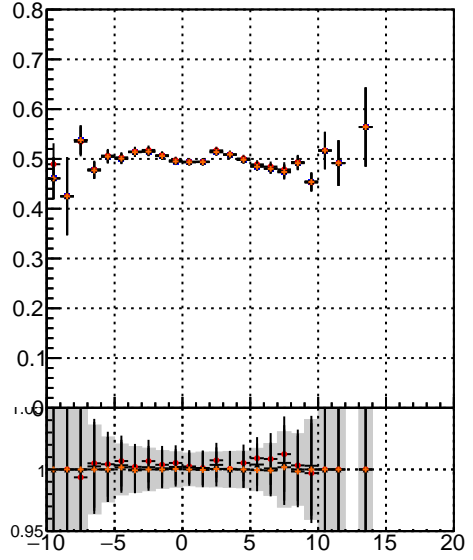

**Efficiency vs vertpos****fake+duplicates vs vert r**

Legend for Efficiency vs sim PV z:

- mkFit 13.0.0p4 (blue circles)
- ovlerlap-check-chi2-60 (red circles)
- ovlerlap-check-chi2-1100 (black triangles)
- ovlerlap-check-chi2-10000 (orange circles)

**Efficiency****Efficiency vs. sim PV z****fake+duplicates vs Sim. PV z**