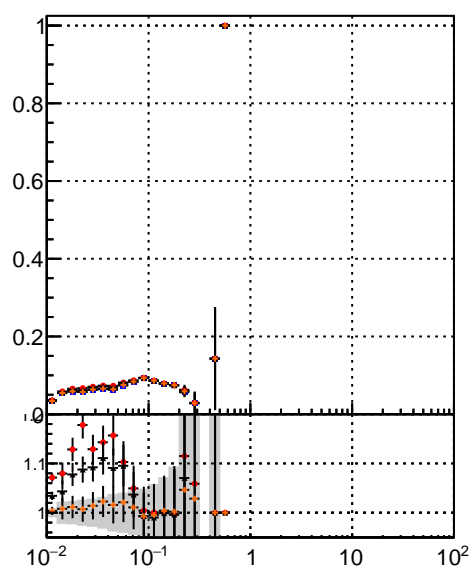

**Efficiency vs vertpos****fake+duplicates vs vert r**

Legend for Efficiency vs sim PV z:

- mkFit 13.0.0p4 (blue circles)
- ovlerlap-check-chi2-60 (red circles)
- ovlerlap-check-chi2-1100 (black triangles)
- ovlerlap-check-chi2-10000 (orange circles)

**Efficiency****Efficiency vs. sim PV z****fake+duplicates vs Sim. PV z**