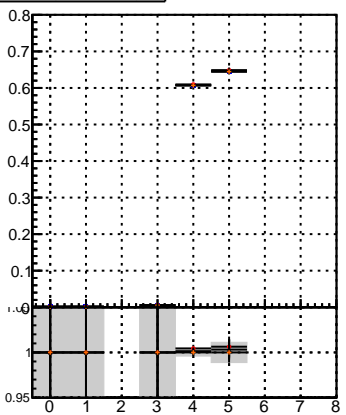

Efficiency vs hit**fake+duplicates vs hits****Efficiency**

- mkFit_13.0.0p4
- overlap-check-chi2-60
- overlap-check-chi2-1100
- overlap-check-chi2-10000

**Efficiency vs pixel layer****fake+duplicates vs pixel layers****Efficiency vs 3D layer****fake+duplicates vs 3D layers**