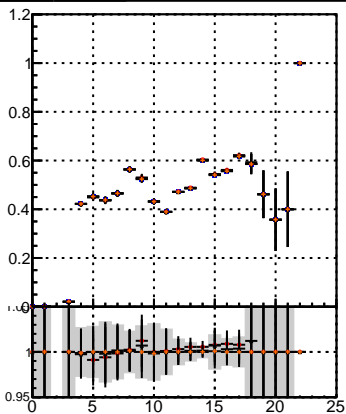

Efficiency vs hit**fake+duplicates vs hits****Efficiency**

- mkFit_13.0.0p4
- overlap-check-chi2-60
- overlap-check-chi2-1100
- overlap-check-chi2-10000

**Efficiency vs pixel layer****fake+duplicates vs pixel layers****Efficiency vs 3D layer****fake+duplicates vs 3D layers**