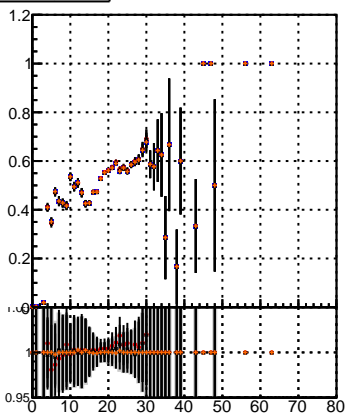

Efficiency vs hit**fake+duplicates vs hits****Efficiency**

- mkFit_13.0.0p4
- overlap-check-chi2-60
- overlap-check-chi2-1100
- overlap-check-chi2-10000

**Efficiency vs pixel layer****fake+duplicates vs pixel layers****Efficiency vs 3D layer****fake+duplicates vs 3D layers**