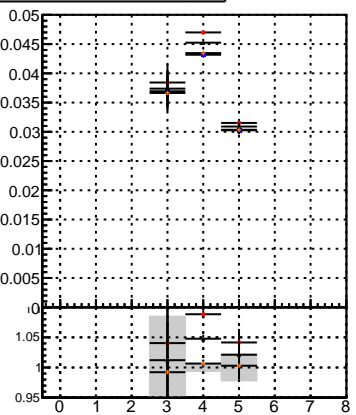

Efficiency vs hit**fake+duplicates vs hits****Efficiency**

- mkFit_13.0.0p4
- overlap-check-chi2-60
- overlap-check-chi2-1100
- overlap-check-chi2-10000

**Efficiency vs pixel layer****fake+duplicates vs pixel layers****Efficiency vs 3D layer****fake+duplicates vs 3D layers**