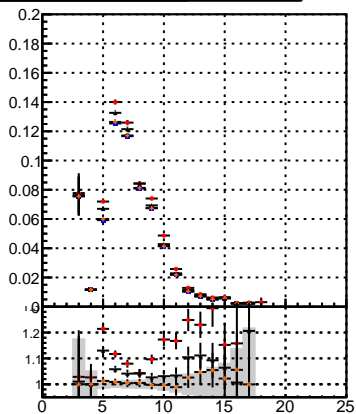

Efficiency vs hit**fake+duplicates vs hits****Efficiency**

- mkFit_13.0.0p4
- overlap-check-chi2-60
- overlap-check-chi2-1100
- overlap-check-chi2-10000

**Efficiency vs pixel layer****fake+duplicates vs pixel layers****Efficiency vs 3D layer****fake+duplicates vs 3D layers**