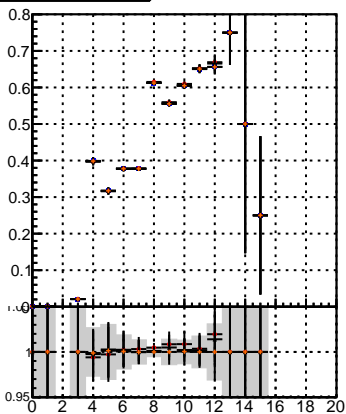

Efficiency vs hit**fake+duplicates vs hits****Efficiency**

- mkFit_13.0.0p4
- overlap-check-chi2-60
- overlap-check-chi2-1100
- overlap-check-chi2-10000

**Efficiency vs pixel layer****fake+duplicates vs pixel layers****Efficiency vs 3D layer****fake+duplicates vs 3D layers**