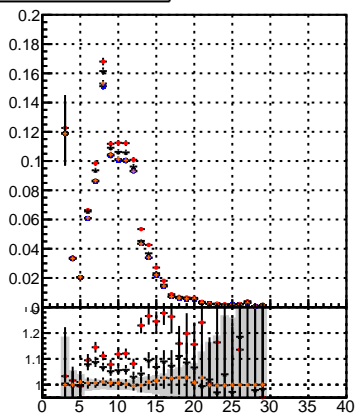

Efficiency vs hit**fake+duplicates vs hits****Efficiency**

- mkFit_13.0.0p4
- overlap-check-chi2-60
- overlap-check-chi2-1100
- overlap-check-chi2-10000

**Efficiency vs pixel layer****fake+duplicates vs pixel layers****Efficiency vs 3D layer****fake+duplicates vs 3D layers**