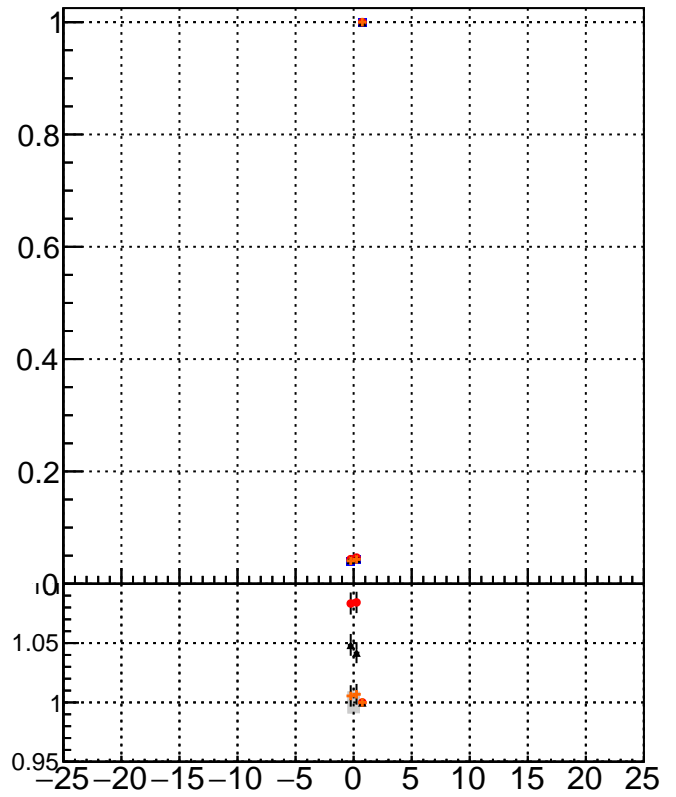

Efficiency vs Dxy**fake+duplicates vs dxy****Efficiency vs Dz**

- mkFit_13.0.0p4
- ovlerlap-check-chi2-60
- ▲ ovlerlap-check-chi2-1100
- ◆ ovlerlap-check-chi2-10000