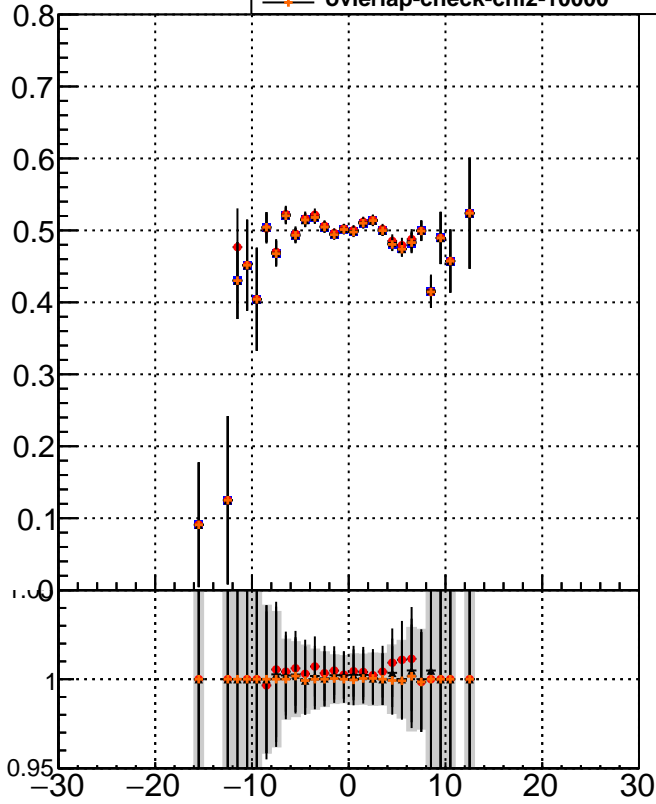

Efficiency vs Dxy**fake+duplicates vs dxy****Efficiency vs Dz**

- mkFit_13.0.0p4
- ovlerlap-check-chi2-60
- ▲ ovlerlap-check-chi2-1100
- ◆ ovlerlap-check-chi2-10000