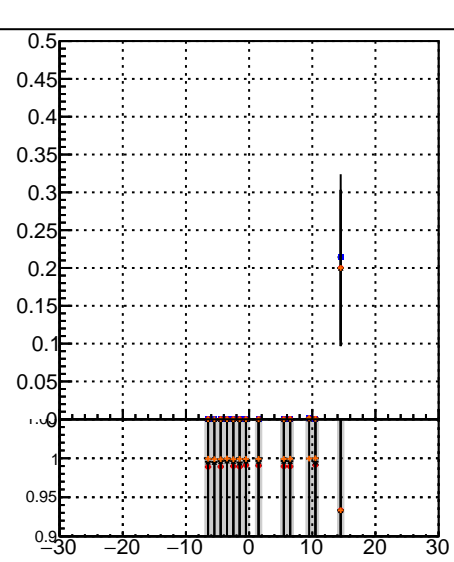

Fake rate vs vertpos

Duplicates Rate vs vertpos

Pileup rate vs vertpos

—•— mkFit\_13.0.0p4  
—•— overlap-check-chi2-60  
—•— overlap-check-chi2-1100  
—•— overlap-check-chi2-10000

Fake rate vs v

Fake rate vs. sim PV z

Duplicates Rate vs sim PV z

Pileup rate vs. sim PV z