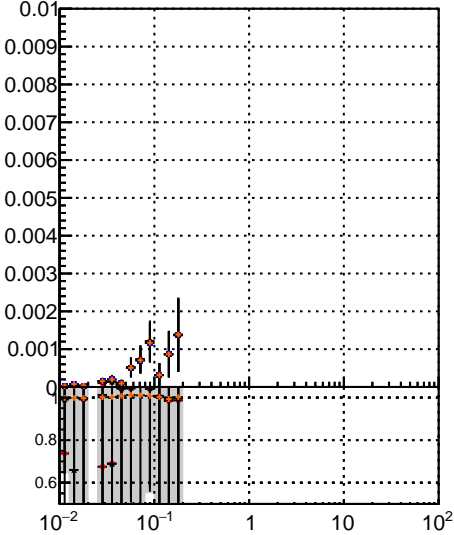

Fake rate vs vertpos

Duplicates Rate vs vertpos

Pileup rate vs vertpos

—•— mkFit\_13.0.0p4  
—•— overlap-check-chi2-60  
—•— overlap-check-chi2-1100  
—•— overlap-check-chi2-10000

Fake rate vs v

Fake rate vs. sim PV z

Duplicates Rate vs sim PV z

Pileup rate vs. sim PV z