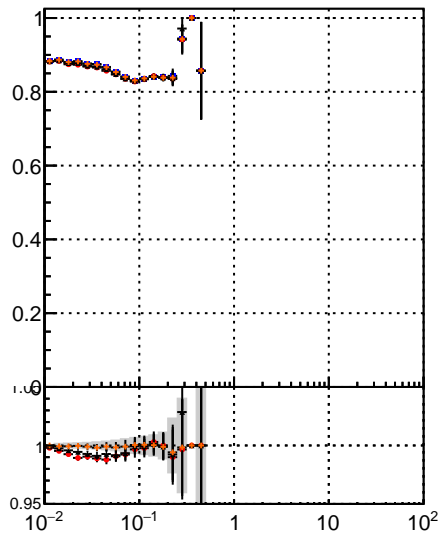

Fake rate vs vertpos

Duplicates Rate vs vertpos

Pileup rate vs vertpos

—•— mkFit\_13.0.0p4  
—•— overlap-check-chi2-60  
—•— overlap-check-chi2-1100  
—•— overlap-check-chi2-10000

Fake rate vs v

Fake rate vs. sim PV z

Duplicates Rate vs sim PV z

Pileup rate vs. sim PV z