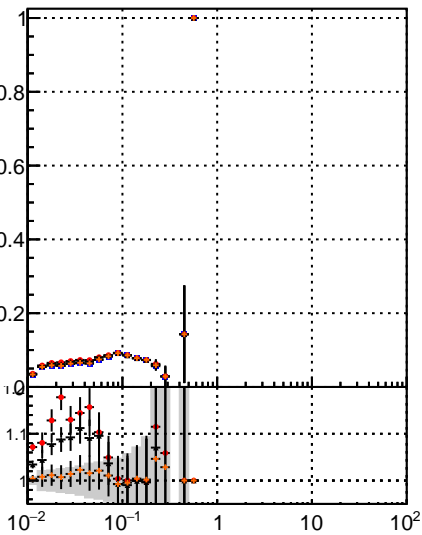

Fake rate vs vertpos

Duplicates Rate vs vertpos

Pileup rate vs vertpos

—•— mkFit\_13.0.0p4  
—•— overlap-check-chi2-60  
—•— overlap-check-chi2-1100  
—•— overlap-check-chi2-10000

Fake rate vs v

Fake rate vs. sim PV z

Duplicates Rate vs sim PV z

Pileup rate vs. sim PV z