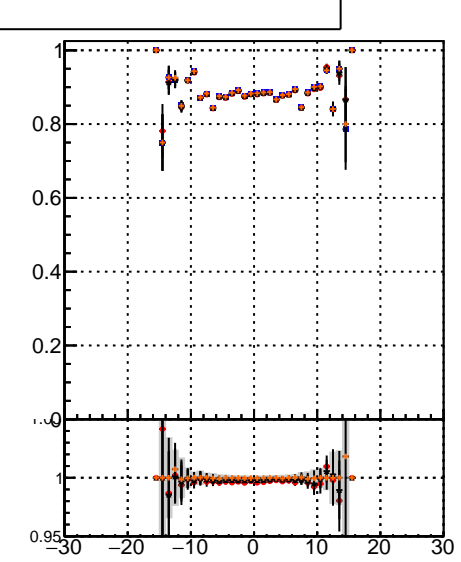

Fake rate vs vertpos

Duplicates Rate vs vertpos

Pileup rate vs vertpos

—•— mkFit\_13.0.0p4  
—•— overlap-check-chi2-60  
—•— overlap-check-chi2-1100  
—•— overlap-check-chi2-10000

Fake rate vs v

Fake rate vs. sim PV z

Duplicates Rate vs sim PV z

Pileup rate vs. sim PV z