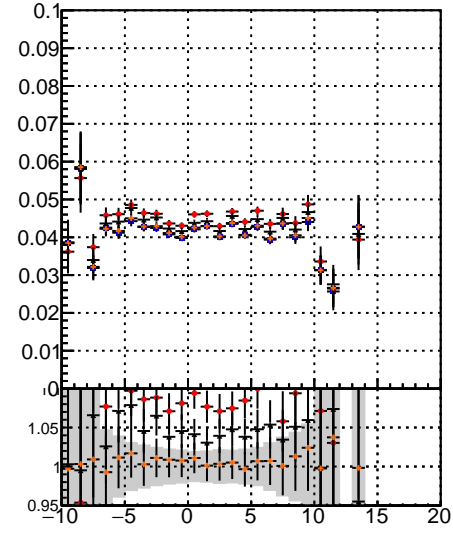

Fake rate vs vertpos

Duplicates Rate vs vertpos

Pileup rate vs vertpos

—•— mkFit\_13.0.0p4  
—•— overlap-check-chi2-60  
—•— overlap-check-chi2-1100  
—•— overlap-check-chi2-10000

Fake rate vs v

Fake rate vs. sim PV z

Duplicates Rate vs sim PV z

Pileup rate vs. sim PV z