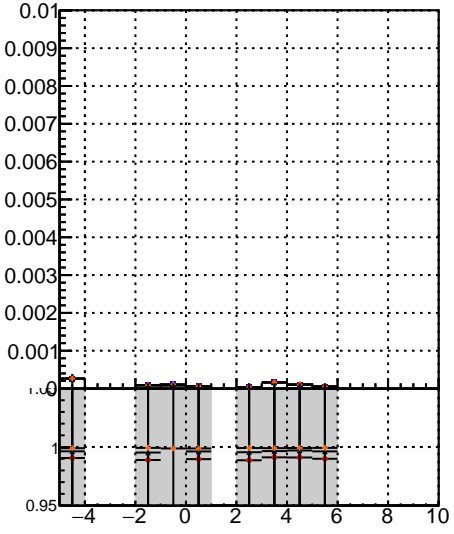

Fake rate vs vertpos

Duplicates Rate vs vertpos

Pileup rate vs vertpos

—•— mkFit\_13.0.0p4  
—•— overlap-check-chi2-60  
—•— overlap-check-chi2-1100  
—•— overlap-check-chi2-10000

Fake rate vs v

Fake rate vs. sim PV z

Duplicates Rate vs sim PV z

Pileup rate vs. sim PV z