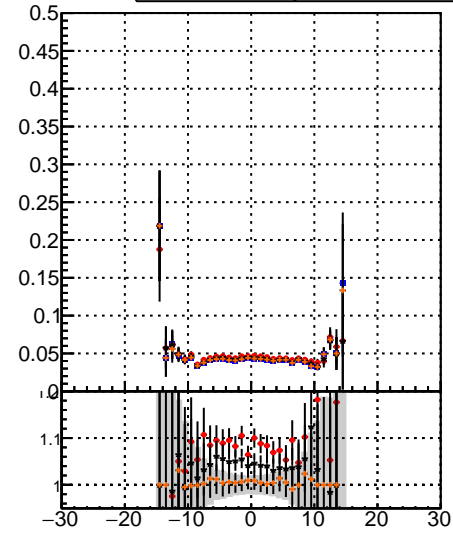

Fake rate vs vertpos

Duplicates Rate vs vertpos

Pileup rate vs vertpos

—•— mkFit\_13.0.0p4  
—•— overlap-check-chi2-60  
—•— overlap-check-chi2-1100  
—•— overlap-check-chi2-10000

Fake rate vs v

Fake rate vs. sim PV z

Duplicates Rate vs sim PV z

Pileup rate vs. sim PV z