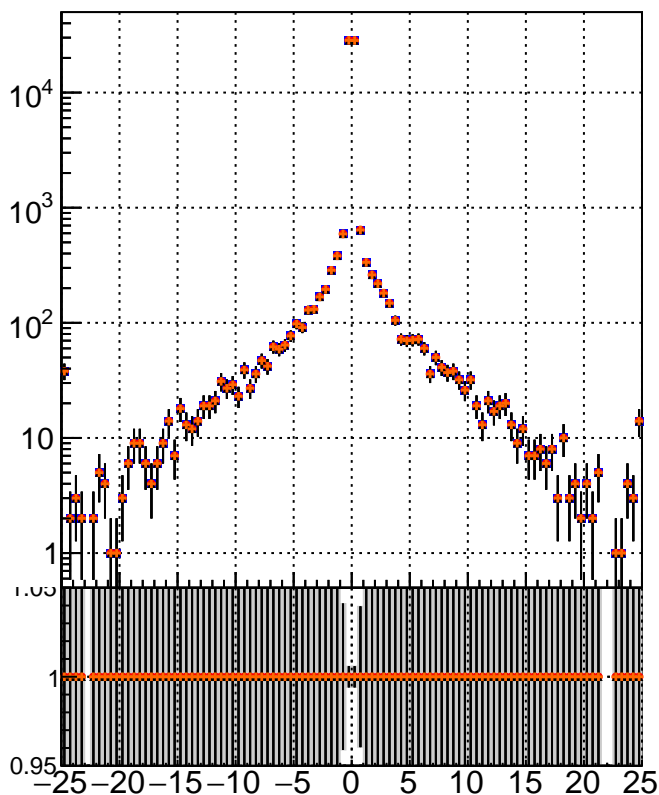

N of simulated tracks vs dxy

N of associated tracks (simToReco) vs dxy

N of simulated track

- mkFit_13.0.0p4
- ovlerlap-check-chi2-60
- ovlerlap-check-chi2-1100
- ovlerlap-check-chi2-10000