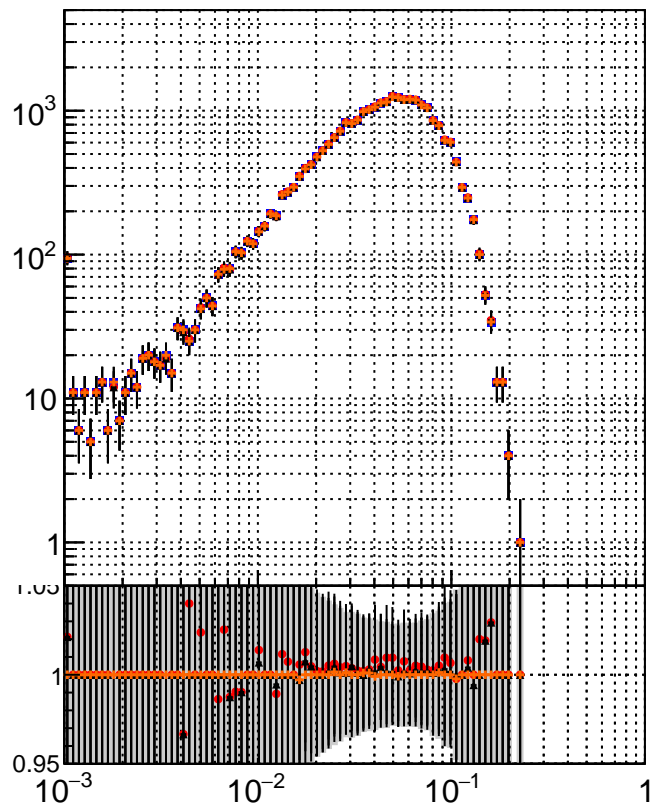

N of simulated tracks vs dR

N of associated tracks (simToReco) vs dR

N of simulated trac

- mkFit_13.0.0p4
- overlap-check-chi2-60
- ▲ overlap-check-chi2-1100
- ◆ overlap-check-chi2-10000