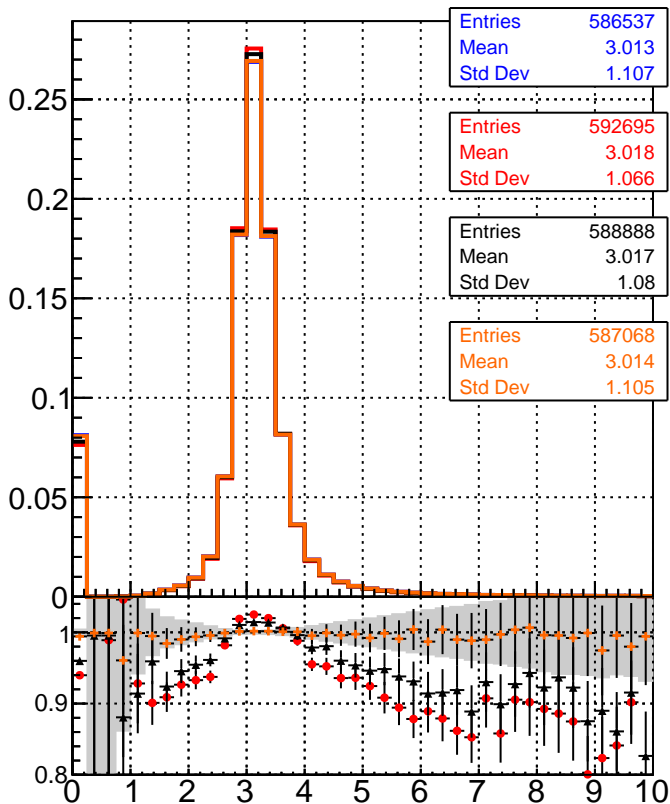

dE/dx estimator 1

dE/dx estimator 2

—■ mkFit_13.0.0p4
—◆ ovlerlap-check-chi2-60
—▲ ovlerlap-check-chi2-1100
—◇ ovlerlap-check-chi2-10000