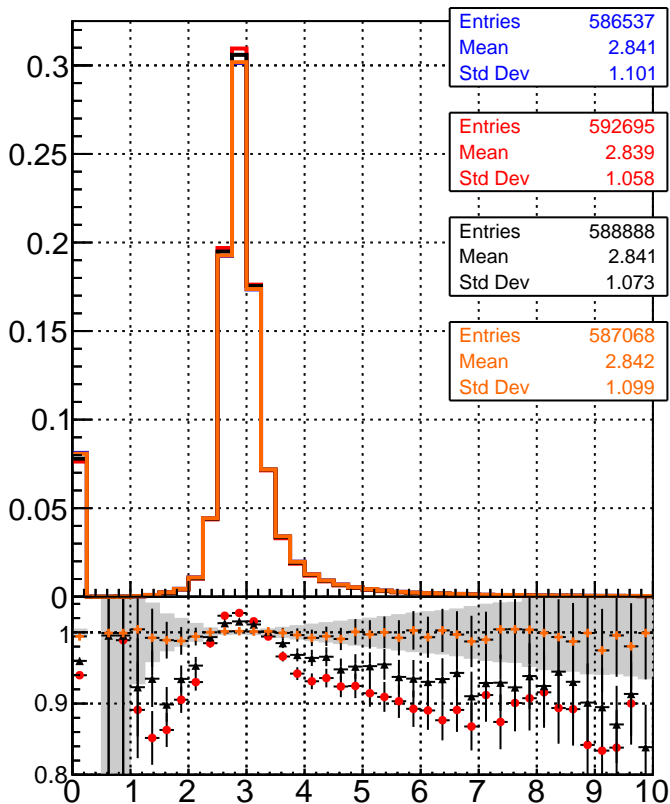

dE/dx estimator 1

dE/dx estimator 2

—■ mkFit_13.0.0p4
—◆ ovlerlap-check-chi2-60
—▲ ovlerlap-check-chi2-1100
—◇ ovlerlap-check-chi2-10000