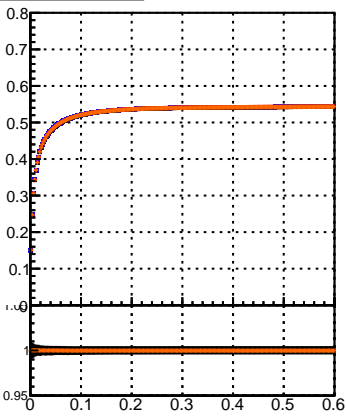

Efficiency vs. dz (PV)

Efficiency (tracking eff factorized out) vs. dz (PV)

- mkFit\_13.0.0p4
- ovlerlap-check-chi2-60
- ovlerlap-check-chi2-1100
- ovlerlap-check-chi2-10000

Fake rate