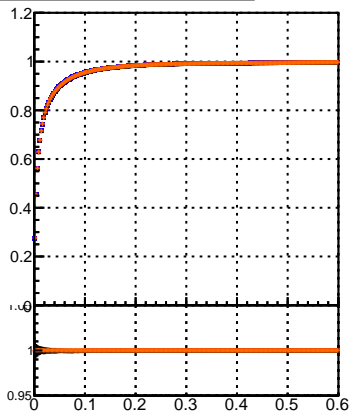

Efficiency vs. dz (PV)

Efficiency (tracking eff factorized out) vs. dz (PV)

- mkFit\_13.0.0p4
- ovlerlap-check-chi2-60
- ovlerlap-check-chi2-1100
- ovlerlap-check-chi2-10000

Fake rate